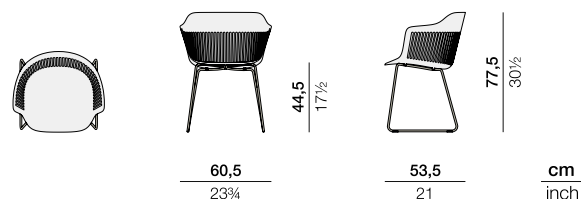

AIIR

Armchair

Design by GamFratesi | Item code: 301002, 307002 | Weight 6,4 kg/15 lbs | Volume 0,25 m³/9 cu ft | COM (Customer Own Material): seat cushion 0,59 m/0.64 yd, cushion 1,38 m/1.5 yd (plain fabric only)

Measurements

Collection: With its light and transparent design, AIIR by GamFratesi reinterprets the classic shell chair for contemporary living. DEDON's first collection to incorporate injection-molded seating, AIIR is equally suited for use outdoors or in — and so lightweight it's a breeze to move between the two.

Characteristics: Light, transparent, refined, contemporary, ergonomic, comfortable

Armchair: This indoor/outdoor armchair comes with metal sled base and optional seat and back cushions.

Material: The seat consists of injection-molded polypropylene. The legs are made of powder coated stainless steel.

Maintenance: Clean the powder coating with a soft cloth and warm water. Clean teak with DEDON teak cleaner. To retain the golden-brown color of unweathered teak, we recommend applying DEDON teak oil at least once every six months.

Cushion maintenance: Every cushion is removable and all cushion covers are washable at 30 °C.

Options: Available with seat cushion and optional back cushion.

Colors

Additional items

Cover

5630001000

Cushions

Seat cushion:

95300001 + fabric code

Optional back cushion:

95103002 + fabric code

Please see fabric options fact sheet

Seat cushion:

B 43 T 44,5 H 3,5 cm
W 17" D 17 1/2" H 1 1/2"

Optional back cushion:

B 46 T 40 H 14 cm
W 18" D 15 3/4" H 5 1/2"

To learn more about DEDON, our collections and warranty policy, please visit our website –

www.dedon.de

07/21

DEDON