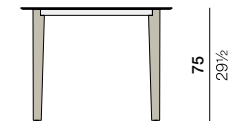

Measurements

250
98½

100
39¼

75
29½

cm
inch

Collection: With its light and transparent design, AIRR by GamFratesi reinterprets the classic shell chair for contemporary living. DEDON's first collection to incorporate injection-molded seating, AIRR is equally suited for use outdoors or in — and so lightweight it's a breeze to move between the two.