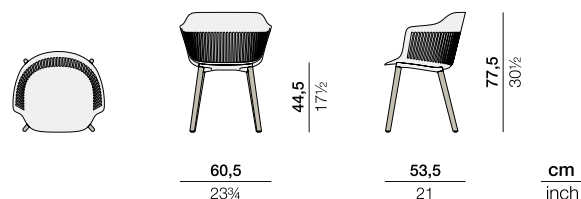

AIIR

Armchair

Design by **GamFratesi** | Item code: **301001, 307001** | Weight **6 kg/14 lbs** | Volume **0,25 m³/9 cu ft** | COM (Customer Own Material) seat cushion **0,59 m/0.64 yd**, cushion **1,38 m/1.5 yd** (plain fabric only)

Measurements

Collection: With its light and transparent design, AIIR by GamFratesi reinterprets the classic shell chair for contemporary living. DEDON's first collection to incorporate injection-molded seating, AIIR is equally suited for use outdoors or in — and so lightweight it's a breeze to move between the two.

Characteristics: Light, transparent, refined, contemporary, ergonomic, comfortable

Armchair: This indoor/outdoor armchair comes with tapered teak legs and optional seat and back cushions.

Material: The seat consists of injection-molded polypropylene. The legs are made of premium teak.

Maintenance: To clean the seat, use a soft cloth, warm water and a gentle cleanser, if needed. Clean teak with DEDON teak cleaner. To retain the golden-brown color of unweathered teak, we recommend applying DEDON teak oil at least once every six months.

Cushion maintenance: Every cushion is removable and all cushion covers are washable at 30 °C.

Options: Available with seat cushion and optional back cushion.

Colors

Additional items

Cover

5630001000

Cushions

Seat cushion:

95300001 + fabric code

Optional back cushion:

95103002 + fabric code

Please see fabric options fact sheet

Seat cushion:

B 43   T 44,5   H 3,5 cm
W 17"   D 17 1/2"   H 1 1/2"

Optional back cushion:

B 46   T 40   H 14 cm
W 18"   D 15 3/4"   H 5 1/2"

To learn more about DEDON, our collections and warranty policy, please visit our website –

www.dedon.de

07/21

DEDON