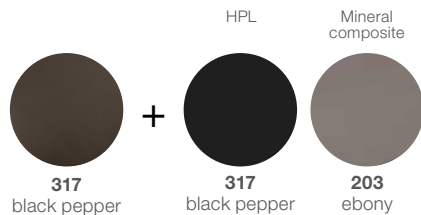

Tabletops + Base

Additional items

56108065000

Recommended number of chairs

4 + 2

To learn more about DEDON, our collections and warranty policy, please visit our website –

www.dedon.de

07/21

DEDON