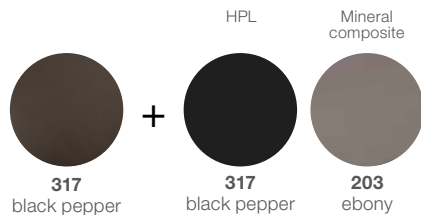

Tabletops + Base

Additional items

Cover

56108060000

Recommended number of chairs

2 + 2

To learn more about DEDON, our collections and warranty policy, please visit our website –

www.dedon.de

07/21

DEDON