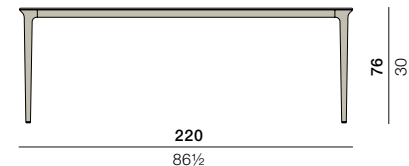

www.dedon.de

07/21

DEDON

BELLMONDE

Dining table

Design by **Henrik Pedersen** | Item code: **108770** | Weight **51,3 kg/114 lbs**

Measurements

Collection: BELLMONDE by Henrik Pedersen stands for easy-elegant contemporary design. BELLMONDE by Henrik Pedersen is a dining table with a casually elegant contemporary design. It works wonderfully in combination with any DEDON chair and brings the spirit of easy elegance to the dining area of the garden, patio or terrace.

Tabletop: The BELLMONDE table is available with a "High Pressure Laminate" (HPL) tabletop or a mineral composite tabletop.

Frame: The legs are made of powder coated aluminum.

Characteristics: Elegant, luxurious, versatile, easy to combine.