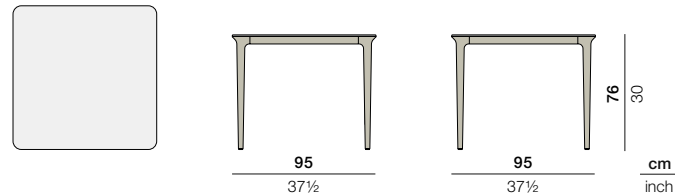

DEDON

BELLMONDE

BELLMONDE

Dining table

Design by **Henrik Pedersen** | Item code: **108760** | Weight **26,6 kg/59 lbs**

Measurements

Collection: BELLMONDE by Henrik Pedersen stands for easy-elegant contemporary design. BELLMONDE by Henrik Pedersen is a dining table with a casually elegant contemporary design. It works wonderfully in combination with any DEDON chair and brings the spirit of easy elegance to the dining area of the garden, patio or terrace.

Tabletop: The BELLMONDE table is available with a "High Pressure Laminate" (HPL) tabletop or a mineral composite tabletop.

Frame: The legs are made of powder coated aluminum.

Characteristics: Elegant, luxurious, versatile, easy to combine.