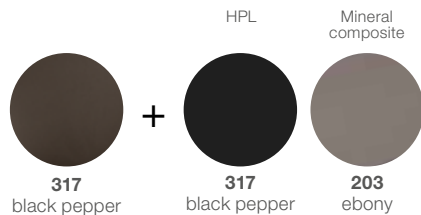

Tabletops + Base

Additional items

56108075000

Recommended number of chairs

6 + 2

To learn more about DEDON, our collections and warranty policy, please visit our website –

www.dedon.de

07/21

DEDON