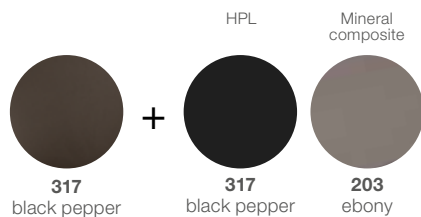

Tabletops + Base

Additional items

Cover

56108070000

Recommended number of chairs

4 + 2

To learn more about DEDON, our collections and warranty policy, please visit our website –

www.dedon.de

07/21

DEDON