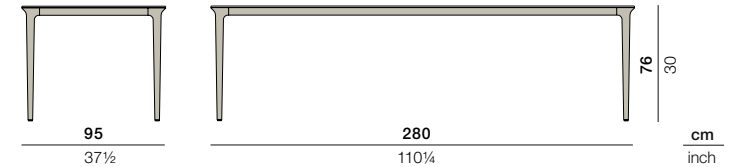

www.dedon.de

07/21

DEDON

BELLMONDE

Dining table

Design by **Henrik Pedersen** | Item code: **108775** | Weight **62,7 kg/139 lbs**

Measurements

Collection: BELLMONDE by Henrik Pedersen stands for easy-elegant contemporary design. BELLMONDE by Henrik Pedersen is a dining table with a casually elegant contemporary design. It works wonderfully in combination with any DEDON chair and brings the spirit of easy elegance to the dining area of the garden, patio or terrace.