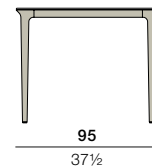

www.dedon.de

07/21

DEDON

BELLMONDE

Dining table

Design by **Henrik Pedersen** | Item code: **108770** | Weight **51,3 kg/114 lbs**

Measurements

Collection: BELLMONDE by Henrik Pedersen stands for easy-elegant contemporary design. BELLMONDE by Henrik Pedersen is a dining table with a casually elegant contemporary design. It works wonderfully in combination with any DEDON chair and brings the spirit of easy elegance to the dining area of the garden, patio or terrace.

Tabletop: The BELLMONDE table is available with a "High Pressure Laminate" (HPL) tabletop or a mineral composite tabletop.

Frame: The legs are made of powder coated aluminum.

Characteristics: Elegant, luxurious, versatile, easy to combine.