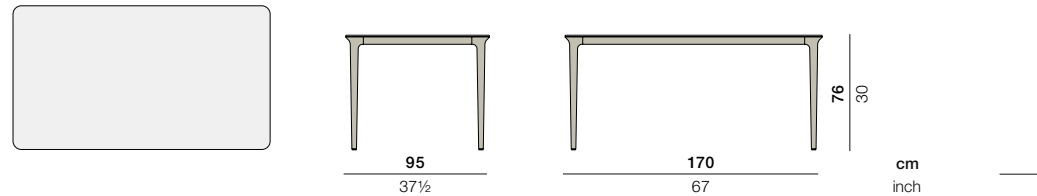

BELLMONDE

Dining table

Design by **Henrik Pedersen** | Item code: **108765** | Weight **41,5 kg/92 lbs**

Measurements

Collection: BELLMONDE by Henrik Pedersen stands for easy-elegant contemporary design. BELLMONDE by Henrik Pedersen is a dining table with a casually elegant contemporary design. It works wonderfully in combination with any DEDON chair and brings the spirit of easy elegance to the dining area of the garden, patio or terrace.

Tabletop: The BELLMONDE table is available with a "High Pressure Laminate" (HPL) tabletop or a mineral composite tabletop.

Frame: The legs are made of powder coated aluminum.

Characteristics: Elegant, luxurious, versatile, easy to combine.