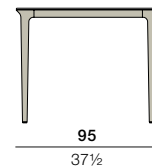

BELLMONDE

Dining table

Design by **Henrik Pedersen** | Item code: **108770** | Weight **51,3 kg/114 lbs**

Measurements

Collection: BELLMONDE by Henrik Pedersen stands for easy-elegant contemporary design. BELLMONDE by Henrik Pedersen is a dining table with a casually elegant contemporary design. It works wonderfully in combination with any DEDON chair and brings the spirit of easy elegance to the dining area of the garden, patio or terrace.

Tabletop: The BELLMONDE table is available with a "High Pressure Laminate" (HPL) tabletop or a mineral composite tabletop.

Frame: The legs are made of powder coated aluminum.

Characteristics: Elegant, luxurious, versatile, easy to combine.

Frame maintenance: Clean with a soft cloth and warm water.