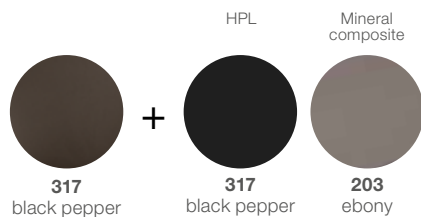

Tabletops + Base

Additional items

56108070000

Recommended number of chairs

4 + 2

To learn more about DEDON, our collections and warranty policy, please visit our website –

www.dedon.de

07/21

DEDON