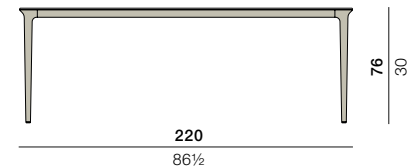

# BELLMONDE

Dining table

Design by **Henrik Pedersen** | Item code: **108770** | Weight **51,3 kg/114 lbs**

## Measurements

**Collection:** BELLMONDE by Henrik Pedersen stands for easy-elegant contemporary design. BELLMONDE by Henrik Pedersen is a dining table with a casually elegant contemporary design. It works wonderfully in combination with any DEDON chair and brings the spirit of easy elegance to the dining area of the garden, patio or terrace.

**Tabletop:** The BELLMONDE table is available with a "High Pressure Laminate" (HPL) tabletop or a mineral composite tabletop.

**Frame:** The legs are made of powder coated aluminum.

**Characteristics:** Elegant, luxurious, versatile, easy to combine.