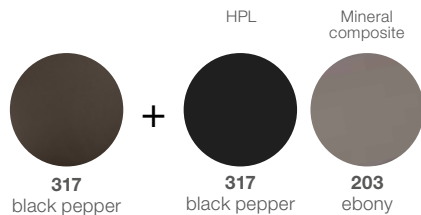

Tabletops + Base

Additional items

Cover

56108075000

Recommended number of chairs

6 + 2

To learn more about DEDON, our collections and warranty policy, please visit our website –

www.dedon.de

07/21

DEDON