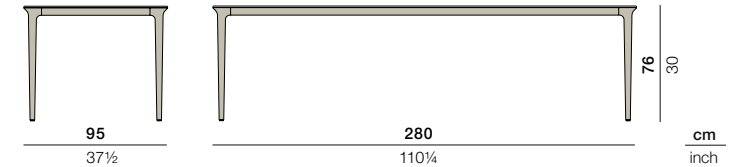

BELLMONDE

Dining table

Design by **Henrik Pedersen** | Item code: **108775** | Weight **62,7 kg/139 lbs**

Measurements

Collection: BELLMONDE by Henrik Pedersen stands for easy-elegant contemporary design. BELLMONDE by Henrik Pedersen is a dining table with a casually elegant contemporary design. It works wonderfully in combination with any DEDON chair and brings the spirit of easy elegance to the dining area of the garden, patio or terrace.

Tabletop: The BELLMONDE table is available with a "High Pressure Laminate" (HPL) tabletop or a mineral composite tabletop.

Frame: The legs are made of powder coated aluminum.

Characteristics: Elegant, luxurious, versatile, easy to combine.