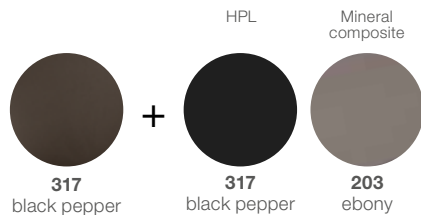

Tabletops + Base

Additional items

56108060000

Recommended number of chairs

2 + 2

To learn more about DEDON, our collections and warranty policy, please visit our website –

www.dedon.de

07/21

DEDON