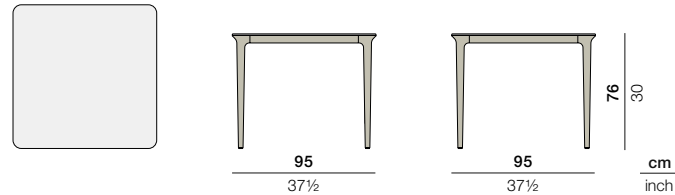

BELLMONDE

Dining table

Design by **Henrik Pedersen** | Item code: **108760** | Weight **26,6 kg/59 lbs**

Measurements

Collection: BELLMONDE by Henrik Pedersen stands for easy-elegant contemporary design. BELLMONDE by Henrik Pedersen is a dining table with a casually elegant contemporary design. It works wonderfully in combination with any DEDON chair and brings the spirit of easy elegance to the dining area of the garden, patio or terrace.

Tabletop: The BELLMONDE table is available with a "High Pressure Laminate" (HPL) tabletop or a mineral composite tabletop.

Frame: The legs are made of powder coated aluminum.

Characteristics: Elegant, luxurious, versatile, easy to combine.

Frame maintenance: Clean with a soft cloth and warm water.