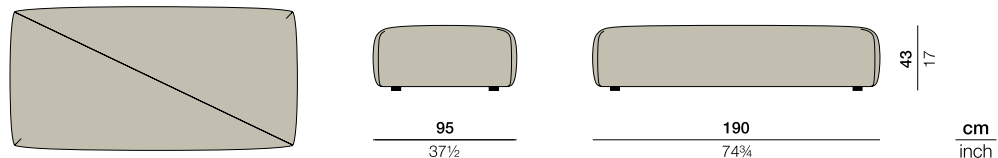

BRIXX

Module L

Design by **Lorenza Bozzoli** | Item code: **092014** | Weight **53,5 kg/118 lbs** | Volume **0,78 m³/28 cu ft**

Measurements

Collection: A flexible system of rectangular modules, BRIXX offers exceptional comfort, 360° functionality and accessibility from all sides. Combining Italian craftsmanship with fashion expertise, BRIXX is fully upholstered in a luxurious, 50% recycled fabric that's water-repellent for indoor/outdoor use. Simple yet sophisticated, the collection features a refined material mix, playful accessories and appealing graphic contrasts.

Module L: The largest element of the BRIXX system, this rectangular module features a removable fabric cover and, when paired with a backrest, can serve as a stand-alone daybed.

Frame: The core of each module is protected by a water-repellent polyester covering. The fabric is treated to be stain and water-repellent.

Characteristics: Versatile, sophisticated, distinctive, luxurious, modular

Upholstery maintenance: To clean the fabric covers, remove them and wash them by hand. If not used under roof or awning, we recommend to cover the modules with DEDON outdoor covers at night and during rainfall.

Fabric Standard

Items of this collection are available in all fabrics Cat. B & Cat. C. Please see Fact Sheet „Fabrics“ for more information.

Artikel dieser Kollektion sind in den Stoffen der Kat. B & Kat. C verfügbar. Mehr Informationen finden Sie auf dem Fact Sheet „Fabrics“.

Additional Items

56092014000

To learn more about DEDON, our collections and warranty policy, please visit our website –

www.dedon.de

07/21

DEDON