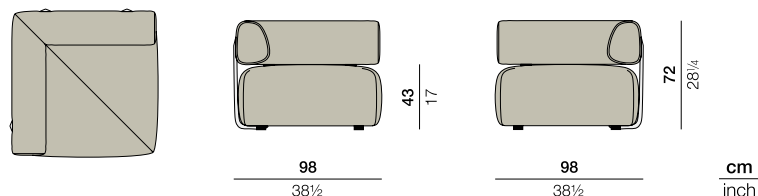

BRIXX

Sofa module corner right

Design by **Lorenza Bozzoli** | Item code: **092018** | Weight **48,3 kg/107 lbs** | Volume **0,69 m³/25 cu ft**

Measurements

Collection: DEDON's first fully upholstered collection, BRIXX by Lorenza Bozzoli allows you to construct islands of luxurious comfort outdoors or in. Simple yet sophisticated, natural yet refined, this playful system of rectangular modules is available with or without fixed backrests, or in a mix of both. BRIXX offers 360° functionality and maximum versatility: There's not limit to the configurations you can create.

Sofa module corner right: This sofa module, which easily combines with all BRIXX and BRIXX sofa modules, is the perfect right corner piece for creating personalized configurations with 360° accessibility. Also able to stand alone as a lounge chair, it offers luxurious sitting comfort, backrest support and flexible colors settings, from fashion-inspired to conventional.

Frame: Upholstery → The core of each module is protected by a water-repellent polyester covering. The fabric is treated to be stain and water-repellent.

Characteristics: Versatile, sophisticated, distinctive, luxurious, modular

Upholstery maintenance: Upholstery → To clean the fabric covers, remove them and wash them by hand.

Powder-coated aluminum → Clean the frame structure with a soft cloth and warm water.

Fabric Standard

Items of this collection are available in all fabrics Cat. B & Cat. C. Please see fabric options Fact Sheet for more information.

Additional Items

56092018000

To learn more about DEDON, our collections and warranty policy, please visit our website –

www.dedon.de

07/21

DEDON