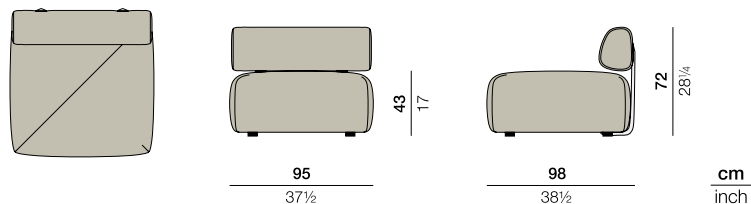

BRIXX

Sofa module S

Design by **Lorenza Bozzoli** | Item code: **092017** | Weight **39,8 kg/88 lbs** | Volume **0,67 m³/24 cu ft**

Measurements

Collection: DEDON's first fully upholstered collection, BRIXX by Lorenza Bozzoli allows you to construct islands of luxurious comfort outdoors or in. Simple yet sophisticated, natural yet refined, this playful system of rectangular modules is available with or without fixed backrests, or in a mix of both. BRIXX offers 360° functionality and maximum versatility: There's not limit to the configurations you can create.

Sofa module S: Easily combined with all BRIXX and BRIXX sofa modules, this piece is perfect for creating personalized configurations with 360° accessibility. Also able to stand alone, it offers luxurious sitting comfort, backrest support and flexible colors settings, from fashion-inspired to conventional.

Frame: Upholstery → The core of each module is protected by a water-repellent polyester covering. The fabric is treated to be stain and water-repellent.

Characteristics: Versatile, sophisticated, distinctive, luxurious, modular

Upholstery maintenance: Upholstery → To clean the fabric covers, remove them and wash them by hand.

Powder-coated aluminum → Clean the frame structure with a soft cloth and warm water.

Fabric Standard

Items of this collection are available in all fabrics Cat. B & Cat. C. Please see Fact Sheet „Fabrics“ for more information.

Artikel dieser Kollektion sind in den Stoffen der Kat. B & Kat. C verfügbar. Mehr Informationen finden Sie auf dem Fact Sheet „Fabrics“.

Additional Items

56092017000

To learn more about DEDON, our collections and warranty policy, please visit our website –

www.dedon.de

07/21

DEDON