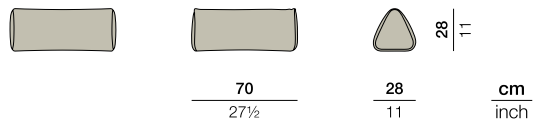

BRIXX

Backrest triangular

Design by **Lorenza Bozzoli** | Item code: **95092010** | Weight **7,3 kg/17 lbs** | Volume **0,05 m³/2 cu ft**

Measurements

Collection: A flexible system of rectangular modules, BRIXX offers exceptional comfort, 360° functionality and accessibility from all sides. Combining Italian craftsmanship with fashion expertise, BRIXX is fully upholstered in a luxurious, 50% recycled fabric that's water-repellent for indoor/outdoor use. Simple yet sophisticated, the collection features a refined material mix, playful accessories and appealing graphic contrasts.

Backrest triangular: This triangular backrest features a removable fabric cover and anti-slip pads. A foam-encased metal core gives it added weight to keeping it from moving.

Frame: This backrest consists of a metal core encased in foam, with a removable fabric cover.

Characteristics: Versatile, sophisticated, distinctive, luxurious, modular

Maintenance: To clean the fabric covers, remove them and wash them by hand. If not used under roof or awning, we recommend to cover the modules with DEDON outdoor covers at night and during rainfall.

Fabrics

95092010 + fabric code

Please see fabric options fact sheet

To learn more about DEDON, our collections and warranty policy, please visit our website –

www.dedon.de

07/21

DEDON