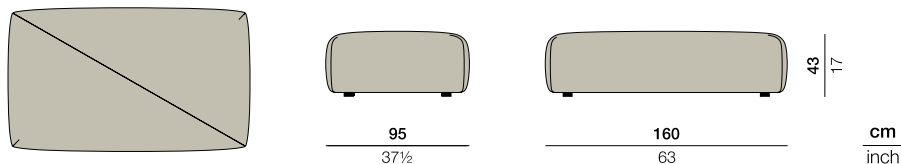

BRIXX

Module M

Design by **Lorenza Bozzoli** | Item code: **092013** | Weight **46 kg/103 lbs** | Volume **0,7 m³/23 cu ft**

Measurements

Collection: A flexible system of rectangular modules, BRIXX offers exceptional comfort, 360° functionality and accessibility from all sides. Combining Italian craftsmanship with fashion expertise, BRIXX is fully upholstered in a luxurious, 50% recycled fabric that's water-repellent for indoor/outdoor use. Simple yet sophisticated, the collection features a refined material mix, playful accessories and appealing graphic contrasts.

Module M: This medium-sized rectangular module features a removable fabric cover and is easily combined with all elements of the BRIXX modular system.

Frame: The core of each module is protected by a water-repellent polyester covering. The fabric is treated to be stain and water-repellent.

Characteristics: Versatile, sophisticated, distinctive, luxurious, modular

Upholstery maintenance: To clean the fabric covers, remove them and wash them by hand. If not used under roof or awning, we recommend to cover the modules with DEDON outdoor covers at night and during rainfall.

Fabric Standard

Items of this collection are available in all fabrics Cat. B & Cat. C. Please see Fact Sheet „Fabrics“ for more information.

Artikel dieser Kollektion sind in den Stoffen der Kat. B & Kat. C verfügbar. Mehr Informationen finden Sie auf dem Fact Sheet „Fabrics“.

Additional Items

56092013000

To learn more about DEDON, our collections and warranty policy, please visit our website –

www.dedon.de

07/21

DEDON