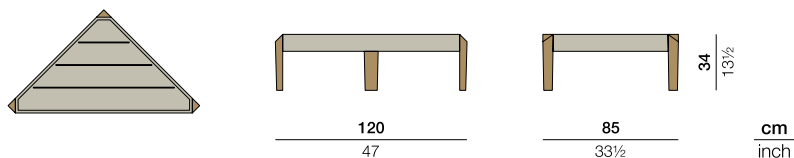

BRIXX

Side table triangular

Design by **Lorenza Bozzoli** | Item code: **092035** | Weight **17 kg/38 lbs** | Volume **0,35 m³/13 cu ft**

Measurements

Collection: A flexible system of rectangular modules, BRIXX offers exceptional comfort, 360° functionality and accessibility from all sides. Combining Italian craftsmanship with fashion expertise, BRIXX is fully upholstered in a luxurious, 50% recycled fabric that's water-repellent for indoor/outdoor use. Simple yet sophisticated, the collection features a refined material mix, playful accessories and appealing graphic contrasts.

Side table triangular: This triangular side table is proportioned to fit perfectly with all BRIXX modules. It features a rich material mix and thoughtful details such as slits in the surface for rain drainage.

Frame: The BRIXX side table consists of a powder-coated aluminum top and natural teak legs.

Characteristics: Versatile, sophisticated, distinctive, luxurious, modular

Frame maintenance: Powder-coated aluminum → Clean the frame structure with a soft cloth and warm water.
Natural-finish teak → Wash the teak using warm water and a soft sponge.

Color Standard

098
lipari

Additional Items

Cover

56092035000

To learn more about DEDON, our collections and warranty policy, please visit our website –

www.dedon.de

07/21

DEDON