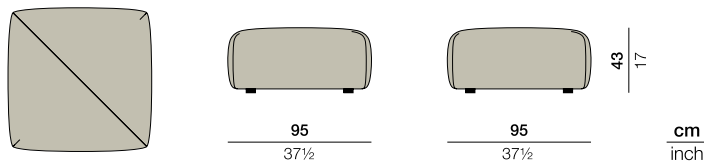

BRIXX

Module S

Design by **Lorenza Bozzoli** | Item code: **092016** | Weight **28 kg/62 lbs** | Volume **0,4 m³/14 cu ft**

Measurements

Collection: A flexible system of rectangular modules, BRIXX offers exceptional comfort, 360° functionality and accessibility from all sides. Combining Italian craftsmanship with fashion expertise, BRIXX is fully upholstered in a luxurious, 50% recycled fabric that's water-repellent for indoor/outdoor use. Simple yet sophisticated, the collection features a refined material mix, playful accessories and appealing graphic contrasts.

Module S: The smallest element of the BRIXX system, this module is square-shaped, features a removable fabric cover and, when paired with a backrest, can serve as a stand-alone lounger.

Frame: The core of each module is protected by a water-repellent polyester covering. The fabric is treated to be stain and water-repellent.

Characteristics: Versatile, sophisticated, distinctive, luxurious, modular

Upholstery maintenance: To clean the fabric covers, remove them and wash them by hand. If not used under roof or awning, we recommend to cover the modules with DEDON outdoor covers at night and during rainfall.

Fabric Standard

Items of this collection are available in all fabrics Cat. B & Cat. C. Please see Fact Sheet „Fabrics“ for more information.

Artikel dieser Kollektion sind in den Stoffen der Kat. B & Kat. C verfügbar. Mehr Informationen finden Sie auf dem Fact Sheet „Fabrics“.

Additional Items

56092016000

To learn more about DEDON, our collections and warranty policy, please visit our website –

www.dedon.de

07/21

DEDON