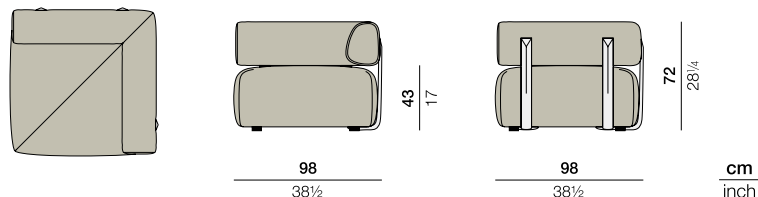

BRIXX

Sofa module corner left

Design by **Lorenza Bozzoli** | Item code: **092019** | Weight **48,3 kg/107 lbs** | Volume **0,69 m³/25 cu ft**

Measurements

Collection: DEDON's first fully upholstered collection, BRIXX by Lorenza Bozzoli allows you to construct islands of luxurious comfort outdoors or in. Simple yet sophisticated, natural yet refined, this playful system of rectangular modules is available with or without fixed backrests, or in a mix of both. BRIXX offers 360° functionality and maximum versatility: There's not limit to the configurations you can create.

Sofa module corner left: This sofa module, which easily combines with all BRIXX and BRIXX sofa modules, is the perfect left corner piece for creating personalized configurations with 360° accessibility. Also able to stand alone as a lounge chair, it offers luxurious sitting comfort, backrest support and flexible colors settings, from fashion-inspired to conventional.

Frame: Upholstery → The core of each module is protected by a water-repellent polyester covering. The fabric is treated to be stain and water-repellent.

Characteristics: Characteristics: versatile, sophisticated, distinctive, luxurious, modular

Upholstery maintenance: Upholstery → To clean the fabric covers, remove them and wash them by hand.

Powder-coated aluminum → Clean the frame structure with a soft cloth and warm water.

Fabric Standard

Items of this collection are available in all fabrics Cat. B & Cat. C. Please see fabric options Fact Sheet for more information.

Additional Items

56092018000

To learn more about DEDON, our collections and warranty policy, please visit our website –

www.dedon.de

07/21

DEDON