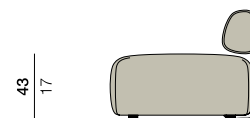

## Sofa module M

Design by **Lorenza Bozzoli** | Item code: **092012** | Weight **60,3 kg/133 lbs** | Volume **1,1 m<sup>3</sup>/40 cu ft**

### Measurements

160  
63

98  
38½

72  
28¼

cm  
inch

**Collection:** DEDON's first fully upholstered collection, BRIXX by Lorenza Bozzoli allows you to construct islands of luxurious comfort outdoors or in. Simple yet sophisticated, natural yet refined, this playful system of rectangular modules is available with or without fixed backrests, or in a mix of both. BRIXX offers 360° functionality and maximum versatility: There's not limit to the configurations you can create.