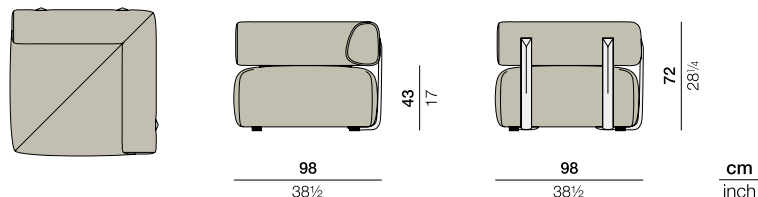

BRIXX

Sofa module corner left

Design by **Lorenza Bozzoli** | Item code: **092019** | Weight **48,3 kg/107 lbs** | Volume **0,69 m³/25 cu ft**

Measurements

Collection: DEDON's first fully upholstered collection, BRIXX by Lorenza Bozzoli allows you to construct islands of luxurious comfort outdoors or in. Simple yet sophisticated, natural yet refined, this playful system of rectangular modules is available with or without fixed backrests, or in a mix of both. BRIXX offers 360° functionality and maximum versatility: There's not limit to the configurations you can create.

Sofa module corner left: This sofa module, which easily combines with all BRIXX and BRIXX sofa modules, is the perfect left corner piece for creating personalized configurations with 360° accessibility. Also able to stand alone as a lounge chair, it offers luxurious sitting comfort, backrest support and flexible colors settings, from fashion-inspired to conventional.