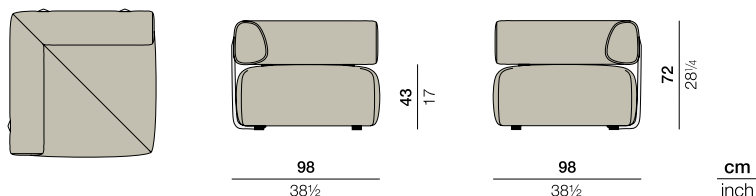

BRIXX

Sofa module corner right

Design by **Lorenza Bozzoli** | Item code: **092018** | Weight **48,3 kg/107 lbs** | Volume **0,69 m³/25 cu ft**

Measurements

Collection: DEDON's first fully upholstered collection, BRIXX by Lorenza Bozzoli allows you to construct islands of luxurious comfort outdoors or in. Simple yet sophisticated, natural yet refined, this playful system of rectangular modules is available with or without fixed backrests, or in a mix of both. BRIXX offers 360° functionality and maximum versatility: There's not limit to the configurations you can create.

Sofa module corner right: This sofa module, which easily combines with all BRIXX and BRIXX sofa modules, is the perfect right corner piece for creating personalized configurations with 360° accessibility. Also able to stand alone as a lounge chair, it offers luxurious sitting comfort, backrest support and flexible colors settings, from fashion-inspired to conventional.

Frame: Upholstery → The core of each module is protected by a water-repellent polyester covering. The fabric is treated to be stain and water-repellent.

Characteristics: Versatile, sophisticated, distinctive, luxurious, modular.

Upholstery maintenance: Upholstery → To clean the fabric covers, remove them and wash them by hand.

Powder-coated aluminum → Clean the frame structure with a soft cloth and warm water.

Fabrics

Items of this collection are available in all fabrics Cat. B & Cat. C. Please see Fact Sheet „Fabrics“ for more information.

Additional Items

56092018000

To learn more about DEDON, our collections and warranty policy, please visit our website –

www.dedon.de

07/21

DEDON