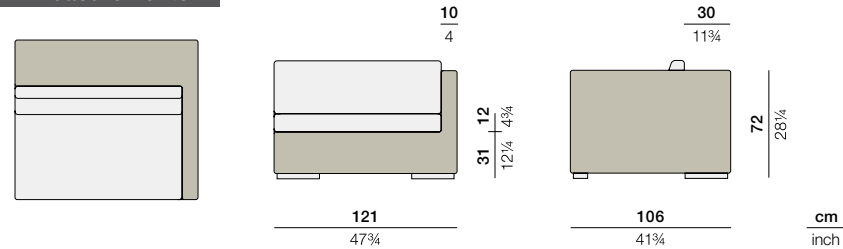

LOUNGE

Left module

Design by Frank Ligthart | Item code: 029005 | Weight 19 kg/42 lbs | Volume 0,92 m³/32 cu ft | COM (Customer Own Material): 3,40 m/4.50 yd (plain fabric only)

Measurements

Collection: LOUNGE by Frank Ligthart raises simplicity to an art form. The collection's rectilinear modules come together in an endless variety of seating arrangements, enabling you to create the perfect solution for an any outdoor environment. A unique bracketing system keeps the modules in place, while thick cushions ensure maximum comfort from this minimalist design.

Characteristics: Artfully simple, minimalist, timeless, modular, versatile, practical

Left module: The LOUNGE left module features thick seat and back cushions and an arm rest. It can be used to complete the left end of a LOUNGE sofa of any length or configuration.