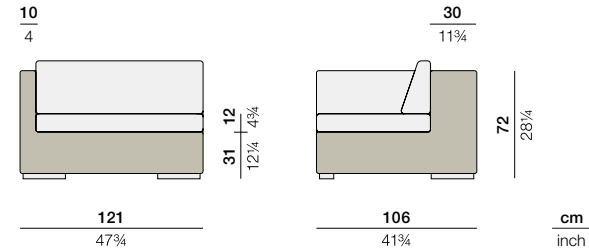

Measurements

Collection: LOUNGE by Frank Ligthart raises simplicity to an art form. The collection's rectilinear modules come together in an endless variety of seating arrangements, enabling you to create the perfect solution for an any outdoor environment. A unique bracketing system keeps the modules in place, while thick cushions ensure maximum comfort from this minimalist design.

Characteristics: Artfully simple, minimalist, timeless, modular, versatile, practical

Right module: The LOUNGE right module features thick seat and back cushions and an arm rest. It can be used to complete the right end of a LOUNGE sofa of any length or configuration.

Frame: Aluminum

Finishing: Electrostatic powder-coated in a color similar to that of the fiber

Frame maintenance: Clean with a soft cloth and warm water.

Cushion maintenance: All cushion covers can be removed and washed.

Option: Also available in plush cushion, which offers a more cozy experience with softer lines.

Fiber standard

018
java

066
bleach

Additional items

„Connector“ piece for
secure connection of
individual sections included

Cover

56029003000

Special features

The furniture is fitted with
sliding mechanisms for height
adjustment.

Cushions

Item code plush cushion: 95029203 + fabric code

Please see fabric options fact sheet

Seat cushion

B 111 T 75 H 12 cm
W 43¾" D 29½" H 4¾"

Back cushion

B 111 T 34 H 23 cm
W 43¾" D 13½" H 9¼"

To learn more about DEDON, our collections and warranty policy, please visit our website –

www.dedon.de

07/21

DEDON