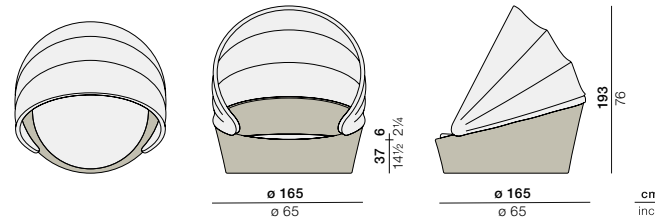

ORBIT

Loveseat

Design by **Richard Frinier** | Item code: **030005083** | Weight: **32 kg/71 lbs** | Volume **2,6 m³/92 cu ft** |
COM (Customer Own Material): **3,26 m/5.50 yd** (plain fabric only)

Measurements

Collection: The ORBIT love seat is the original icon of modern outdoor furniture design. A sensation from the moment it launched, this multiple-awards-winner by Richard Frinier continues to delight, surprise and inspire more than a decade later. Indeed, its timeless design, generous proportions, easy mobility and meticulous hand-craftsmanship will never go out of style.

Characteristics: Iconic, innovative, rotating, generously proportioned, supremely comfortable

Loveseat: ORBIT's weather-resistant canopy features aluminum tubing and a highly corrosion-resistant opening mechanism. Wheels underneath allow ORBIT to rotate in place.

Frame: Aluminum

Finishing: Electrostatic powder-coated in a color similar that of the fiber. The canopy material is 100% polyacrylic, with Teflon impregnation; it is dirt-, grease-, and water-repellant, with excellent sun protection (UPF 50+).

Frame maintenance: Clean with a soft cloth and warm water. The canopy may be washed with lukewarm water and mild cleaning agents. Please use a sponge or soft brush to wipe the material.

Cushion maintenance: All cushion covers can be removed and washed.

Options: Rotating wheels can be replaced by static gliders.

Fibers

099
vulcano

111
accona

Additional items

The Loveseat/Loveseat
is shipped with pre-mounted
pullout casters

Cover

56030003000

Features

Reversible
cushion

Rotatable by
360°.

Cushion

Seat cushion:
95030001 + fabric code

Please see fabric options
fact sheet

Seat cushion
Ø 127 H 6 cm
Ø 50" H 2 1/4"

Deco cushions

Recommended number of
deco cushions
2x 70x70 cm, 2x 60x60 cm,
2x 50x50 cm, 2x 40x40 cm
2x 27 1/2" x 27 1/2", 2x 23 1/2" x 23 1/2",
2x 19 3/4" x 19 3/4", 2x 15 3/4" x 15 3/4"
2x 95050086, 2x 95050084,
2x 95050082, 2x 95050081

To learn more about DEDON, our collections and warranty policy, please visit our website –

www.dedon.de

07/21

DEDON