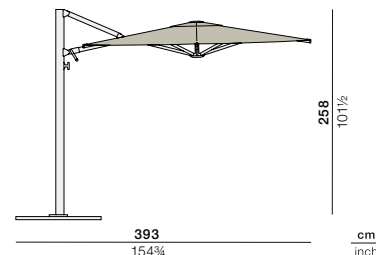

# REAV

Square M cantilever

Item code: **106058** | 300 × 300 cm / 118" × 118"

## Measurements

**Collection:** The REAV sunshade combines minimalist design with smooth engineering and robust functionality. Light and understated in appearance, it's the perfect accompaniment to every DEDON collection, creating shade without creating distraction. Adaptable to any outdoor setting, REAV comes in parasol and cantilevered versions.

## Wind force

262 kg / 578 lbs