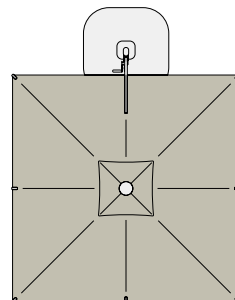

# REAV

Square M cantilever

Item code: **106058** | 300 × 300 cm / 118" × 118"

## Measurements

**Collection:** The REAV sunshade combines minimalist design with smooth engineering and robust functionality. Light and understated in appearance, it's the perfect accompaniment to every DEDON collection, creating shade without creating distraction. Adaptable to any outdoor setting, REAV comes in parasol and cantilevered versions.