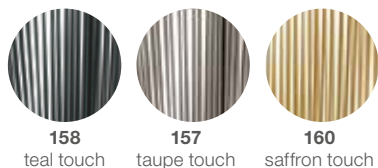

Characteristics: Contemporary. Graphic. Inviting. Intimate. Expansive.

Cocoon chair: The cocoon chair is a signature piece that stands on its own or as part of an ensemble. It features a beautifully woven canopy and is available in an especially wide range of colors. Combine with the footstool.

Fibers

158 teal touch
157 taupe touch
160 saffron touch

Additional items

Cover

56103008000

Cushions

Dry+ cushion set: **95103205 + fabric code**

Dry+ cushion set including back cushion with headrest: **95103208 + fabric code**