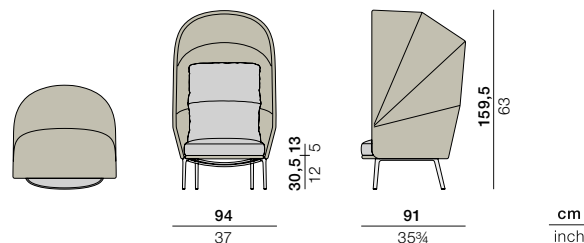

RILLY

Cocoon chair

Design by **GramFratesi** | Item code: **103008** | Weight **17,5 kg/39 lbs** | Volume **1,37 m³/48 cu ft** | COM (Customer Own Material): cushion set: **2,57 m/2.81 yd** (plain fabric only)

Measurements

Collection: A versatile collection of dining, lounging and poolside elements, RILLY by GamFratesi takes a fresh approach to DEDON's outdoor heritage. In place of traditional weaving technique, it features parallel vertical strands of maritime rope or new DEDON Fiber 'touch'. The result is a "transparent" collection of friendly forms with distinctive faceting and a contemporary, graphic quality.

Characteristics: Contemporary. Graphic. Inviting. Intimate. Expansive.

Cocoon chair: The cocoon chair is a signature piece that stands on its own or as part of an ensemble. It features a beautifully woven canopy and is available in an especially wide range of colors. Combine with the footstool.

Frame: The frame consists of aluminum.

Finishing: The frame is electrostatic powder-coated in black pepper.

Frame maintenance: Clean with a soft cloth and warm water.

Cushion maintenance: Every cushion is removable and all cushion covers are washable at 30°C.