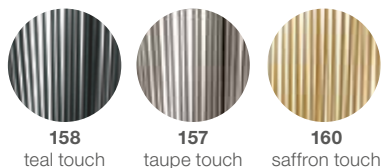

Fibers

Additional items

560103032000

Cushions

Dry+ cushion set: **95103232 + fabric code**

Please see fabric options fact sheet

Seat cushion:

B 82   T 55   H 13 cm
W 32¹/₄"   D 21³/₄"   H 5"

Features

To learn more about DEDON, our collections and warranty policy, please visit our website –

www.dedon.de

07/21

DEDON