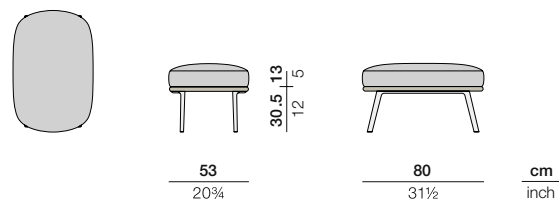

RILLY

Footstool

Design by **GramFratesi** | Item code: **103032** | Weight **4,7 kg/10 lbs** | Volume **0,13 m³/5 cu ft** | COM (Customer Own Material): **1,38 m/1.5 yd** (plain fabric only)

Measurements

Collection: A versatile collection of dining, lounging and poolside elements, RILLY by GamFratesi takes a fresh approach to DEDON's outdoor heritage. In place of traditional weaving technique, it features parallel vertical strands of new DEDON Fiber 'touch'. The result is a "transparent" collection of friendly forms with distinctive faceting and a contemporary, graphic quality.

Characteristics: Contemporary. Graphic. Inviting. Intimate. Expansive.

Footstool: Featuring thick cushions atop a sturdy base, the footstool is an ideal companion for all lounge chairs within the collection. It is available in a wide selection of colors and DEDON fabrics.

Frame: The frame consists of aluminum.

Finishing: The frame is electrostatic powder-coated in black pepper.

Frame maintenance: Clean with a soft cloth and warm water.

Cushion maintenance: Every cushion is removable and all cushion covers are washable at 30°C.