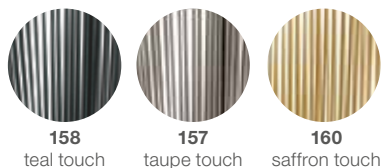

Fibers

Additional items

560103032000

Cushions

Dry+ cushion set: **95103232 + fabric code**

Please see fabric options fact sheet

Seat cushion:

B 82	T 55	H 13 cm
W 32¹/₄"	D 21³/₄"	H 5"

Features

To learn more about DEDON, our collections and warranty policy, please visit our website –

www.dedon.de

07/21

DEDON