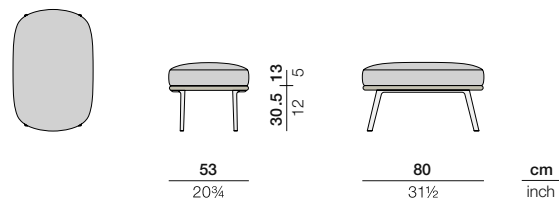

RILLY

Footstool

Design by **GramFratesi** | Item code: **103032** | Weight **4,7 kg/10 lbs** | Volume **0,13 m³/5 cu ft** | COM (Customer Own Material): **1,38 m/1.5 yd** (plain fabric only)

Measurements