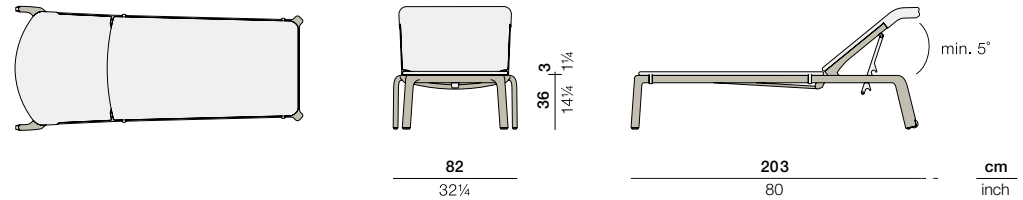

# SEASHELL

Beach chair adjustable, incl. wheels, stackable

Design by Jean-Marie Massaud | Item code: 049020 | Weight 16 kg/35 lbs | Volume 0,67 m³/24 cu ft | COM (Customer Own Material): 4,32 m/4.50 yd (plain fabric only)

## Measurements

**Collection:** There's a remarkable lightness to the SEASHELL collection by Jean-Marie Massaud, a breeziness that belies its sturdy construction and efficient, stackable design. Perfect for large spaces such as pool areas and restaurants as well as intimate settings, SEASHELL features backrests that look and feel like an open embrace and an airy weave as breathable as it is artful.

**Beach chair:** Elegantly simple, lightweight and sturdy, the adjustable SEASHELL Beach chair combines high design with practicality. Stackable, it features wheels for easy mobility.

**Frame:** Aluminum