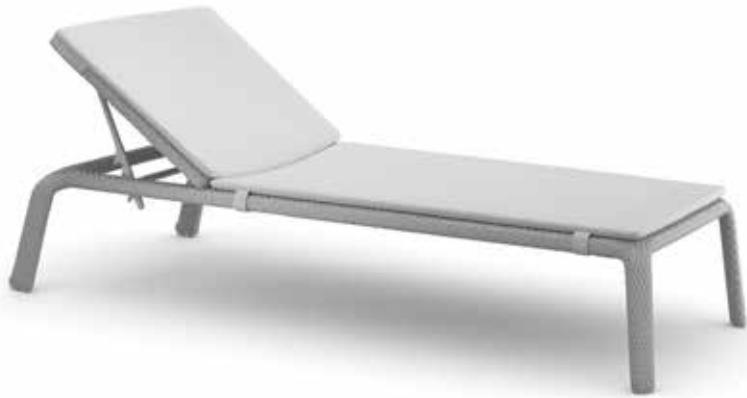

# SEASHELL

Beach chair adjustable, incl. wheels, stackable

Design by Jean-Marie Massaud | Item code: 049020 | Weight 16 kg/35 lbs | Volume 0,67 m³/24 cu ft | COM (Customer Own Material): 4,32 m/4.50 yd (plain fabric only)

## Measurements

**Collection:** There's a remarkable lightness to the SEASHELL collection by Jean-Marie Massaud, a breeziness that belies its sturdy construction and efficient, stackable design. Perfect for large spaces such as pool areas and restaurants as well as intimate settings, SEASHELL features backrests that look and feel like an open embrace and an airy weave as breathable as it is artful.

**Beach chair:** Elegantly simple, lightweight and sturdy, the adjustable SEASHELL Beach chair combines high design with practicality. Stackable, it features wheels for easy mobility.

**Frame:** Aluminum

**Finishing:** Electrostatic powder-coated in a color similar to that of the fiber

**Characteristics:** Lightweight, elegant, ergonomic, versatile, sturdy, stackable

**Options:** This item is stackable.