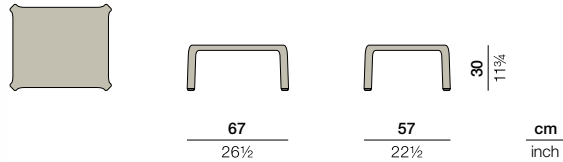

SEASHELL

Footstool, stackable

Design by Jean-Marie Massaud | Item code: 049031 | Weight 3,8 kg/9 lbs | Volume 0,11 m³/4 cu ft | COM (Customer Own Material): 0,96 m/1.70 yd (plain fabric only)

Measurements

Collection: There's a remarkable lightness to the SEASHELL collection by Jean-Marie Massaud, a breeziness that belies its sturdy construction and efficient, stackable design. Perfect for large spaces such as pool areas and restaurants as well as intimate settings, SEASHELL features backrests that look and feel like an open embrace and an airy weave as breathable as it is artful.

Footstool: The perfect complement to the SEASHELL Lounge chair, this lightweight but strong, stackable footstool with seat cushion also goes great on its own.

Frame: Aluminum

Finishing: Electrostatic powder-coated in a color similar to that of the fiber

Characteristics: Lightweight, elegant, ergonomic, versatile, sturdy, stackable

Options: This item is stackable.

Frame Maintenance: Clean with a soft cloth and warm water.

Cushion Maintenance: Cushion covers can be removed and washed.

Standard fibers

083
chalk

Additional Items

Cover

56049031000

Special Features

This item is stackable.

Cushions

Item code: 95049031 + fabric code

Please see Fabric Options Fact Sheet

Seat cushion

B 57 T 47 H 6 cm
W 22 1/2" D 18 1/2" H 2 1/2"

To learn more about DEDON, our collections and warranty policy, please visit our website –

www.dedon.de

07/21

DEDON