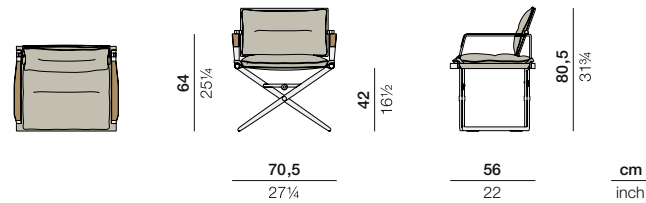

SEAX

Lounge chair

Design by Jean-Marie Massaud | Weight 8 kg/18 lbs | Volume 0,32 m³/12 cu ft

Measurements

Collection: SEAX stands for elegance and modernity. Distinguished by its meticulous attention to detail, wealth of innovative design solutions and alluring mix of materials, this award-winning collection could only be the work of French designer Jean-Marie Massaud. SEAX comprises folding armchairs, lounge chairs and footstools, as well as an array of dining and coffee tables.

B 63 T 57 H 6 cm
W 24¾" D 22½" H 2¼"

Back cushion:

B 60 T 37 H 6 Cm
W 23½" D 14½" H 2¼"

Please see fabric options fact sheet

To learn more about DEDON, our collections and warranty policy, please visit our website –