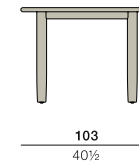

TIBBO

Dining table 103 × 338 cm

Design by Edward Barber & Jay Osgerby | Item code: 089045 | Weight 66 kg/146 lbs | Volume 2,6 m³/92 cu ft

Measurements

Collection: Renowned British designers Edward Barber and Jay Osgerby created TIBBO for an era in which indoor and outdoor living spaces are merging. DEDON's first collection in teak, TIBBO combines meticulous craftsmanship, superior comfort and remarkable lightness in a design that's distinctive, elegant and pure. Comprising both dining and lounge elements in a mix of teak, textiles and woven fiber, TIBBO conveys an exceptionally rich and luxurious look and feel.

Dining table: Almost 3.4m/133" in length but still lightweight, the top of this premium teak table is supported by a special construction underneath. The top is rounded on both sides while the ends feature flat edges.