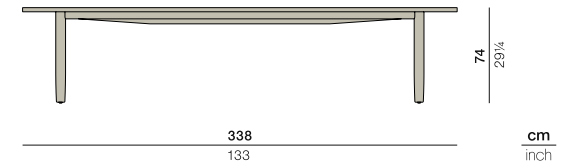

TIBBO

Dining table 103 × 338 cm

Design by Edward Barber & Jay Osgerby | Item code: 089045 | Weight 66 kg/146 lbs | Volume 2,6 m³/92 cu ft

Measurements

Collection: Renowned British designers Edward Barber and Jay Osgerby created TIBBO for an era in which indoor and outdoor living spaces are merging. DEDON's first collection in teak, TIBBO combines meticulous craftsmanship, superior comfort and remarkable lightness in a design that's distinctive, elegant and pure. Comprising both dining and lounge elements in a mix of teak, textiles and woven fiber, TIBBO conveys an exceptionally rich and luxurious look and feel.

Dining table: Almost 3.4m/133" in length but still lightweight, the top of this premium teak table is supported by a special construction underneath. The top is rounded on both sides while the ends feature flat edges.