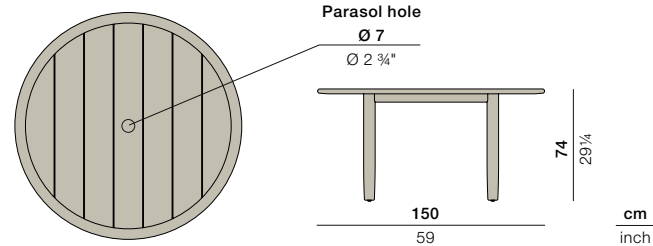

TIBBO

Dining table with parasol hole

Design by **Edward Barber & Jay Osgerby** | Item code: **089085205** | Weight **35 kg/78 lbs**

Measurements

Collection: Renowned British designers Edward Barber and Jay Osgerby created TIBBO for an era in which indoor and outdoor living spaces are merging. DEDON's first collection in teak, TIBBO combines meticulous craftsmanship, superior comfort and remarkable lightness in a design that's distinctive, elegant and pure. Comprising both dining and lounge elements in a mix of teak, textiles and woven fiber, TIBBO conveys an exceptionally rich and luxurious look and feel.

Dining table: The latest addition to the awarding-winning TIBBO collection by Barber Osgerby is a circular dining table measuring 150cm in diameter. Like the rest of the collection, the table is made of teak and characterized by simplicity, warmth and a deep sensitivity to the beauty of hand-turned wood.

Frame: This table consists of premium teak.

Characteristics: Calmative, elemental, engaging, comfortable, nordic, hand-crafted, lightweight

Frame maintenance: Wash using DEDON teak cleaner. To retain the golden-brown color of unweathered teak, we recommend applying DEDON teak oil at least once in every six months.

Additional items

56089085000

Complementary Items

106026

To learn more about DEDON, our collections and warranty policy, please visit our website –

www.dedon.de

07/21

DEDON