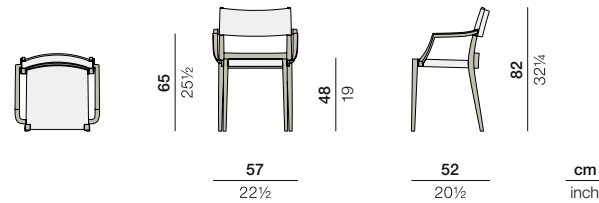

www.dedon.de

0116

DEDON

PLAY WITH DEDON

Armchair, injected polymer + fiber

Design by Philippe Starck & Eugeni Quitllet | Weight 4,8 kg/11 lbs | Volume 0,24 m³/8 cu ft

Measurements

Collection: Philippe Starck and DEDON made design history with the launch of PLAY, a new concept in furniture that puts unprecedented freedom of choice in the hands of consumers. And while the original, iconic PLAY chair is now available in 6 fabulous variations, the PLAY concept itself has inspired an array of innovative, Starck-designed tables and more.