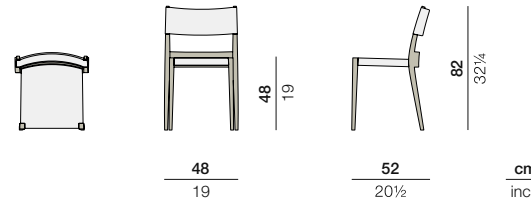

DEDON

PLAY

PLAY WITH DEDON

Side chair, injected polymer + fiber

Design by Philippe Starck & Eugeni Quitllet | Weight 4,2 kg/10 lbs | Volume 0,2 m³/7 cu ft

Measurements

Collection: Philippe Starck and DEDON made design history with the launch of PLAY, a new concept in furniture that puts unprecedented freedom of choice in the hands of consumers. And while the original, iconic PLAY chair is now available in 6 fabulous variations, the PLAY concept itself has inspired an array of innovative, Starck-designed tables and more.

Side chair: This stackable side chair features an injection-moulded polypropylene frame with a die-cast plastic seat and an optional die-cast plastic backrest. It combines high design with everyday practicality.