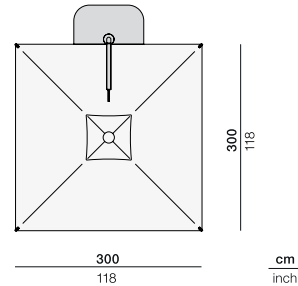

REAV

Square M cantilever

Item code: 1060xxxx | 300 x 300 cm / 118" x 118"

Measurements

Collection: The REAV sunshade combines minimalist design with smooth engineering and robust functionality. Light and understated in appearance, it's the perfect accompaniment to every DEDON collection, creating shade without creating distraction. Adaptable to any outdoor setting, REAV comes in parasol and cantilevered versions, with five shapes and sizes of canopy.

Characteristics: Versatile, sophisticated, distinctive, luxurious, modular

Square M Cantilever: The smallest size of parasol, Square S features a square umbrella, marine-grade fasteners and an ingenious pulley system for easy opening and closing. It is available in white or anthracite and a choice of two sizes of base, for wind grade 3 or 6.

Frame: REAV is made of highest-quality materials, from its powder-coated aluminum pole and battens down to its marinegrade stainless steel fasteners.

Maintenance: The canopy is tailored out of a UV-protected, easy-care outdoor fabric that repels both dirt and water.

Options: The parasol is available in white or anthracite and comes in a choice of two sizes for the base, for wind grade 3 or 6, with optional ground mountings.