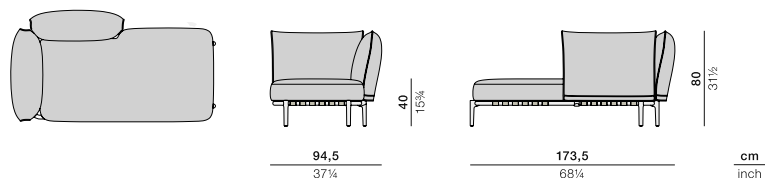

BREA

Daybed left

Design by **Edward Barber & Jay Osgerby** | Item code: **107041** | Weight **37 kg/82 lbs** | Volume **1,4 m³/47 cu ft** | COM (Customer Own Material): **7 m/7 ¼ yd** (plain fabric only)

Measurements

Collection: With BREA, Edward Barber and Jay Osgerby have conceived an outdoor lounge system of quiet luxury and superior quality. Sophisticated and refined construction, together with an ingenious system of connectors, give the collection a modern profile and maximum versatility.

Characteristics: Gorgeous, clever, luxurious comfort, elegant simplicity, indoor luxury outdoors

Daybed left: The daybed left is a simple and easy daybed of exceptional comfort. Available in three colors of powder-coating and all DEDON fabrics, it features a modern design and easy-to-remove cushions.

Frame: BREA consists of a powder-coated metal frame, universal die-cast aluminum legs and connectors and elastic outdoor belting in Sunbrella® yarns for enhanced comfort.

Cushion maintenance: BREA cushions can be easily slipped on and off of the metal frame. All cushion covers can be removed and washed.

Frame maintenance: Clean with a soft cloth and warm water.

Options: BREA cushions are available in Cat. A, Cat. B (incl. Kvadrat PATIO) and Cat. C fabrics. Exclusively for BREA, cushions and deco cushions are available in SAIL CLOTH light gray fabric.

Powder coating

000
white

Fabrics

452
COOL taupe
Cat. A

661
TWIST sand
Cat. B

678
Kvadrat
patio450
Cat. B

696
PUNO reed
Cat. C

693
SAIL CLOTH
light gray fabric for
BREA collection and
deco cushions only.

Please see fabric options fact sheet

Additional items

Cover

56107041000

Features

Adjustable

Awards

Interior Innovation
„Best of Best“

Cushions

Dry+ seat cushion:
95107041 + fabric code

To learn more about DEDON, our collections and warranty policy, please visit our website –

www.dedon.de

10/20

DEDON