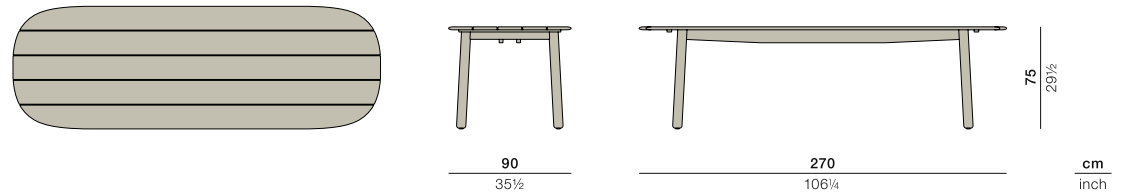

MBRACE

Dining table 270 × 90 cm (35½" × 106¼")

Design by **Sebastian Herkner** | Item code: **085055** | Weight **51 kg/113 lbs** | Volume **1,83 m³/65 cu ft**

Measurements

Collection: MBRACE by Sebastian Herkner takes a joyfully unconventional approach to poolside furniture, bringing DEDON fiber seating and a solid teak base together for the very first time. The result is an eye-catching, instantly likable collection for lounging, dining and more. MBRACE captures the spirit of barefoot luxury while extending the DEDON design language into new, more Nordic territory.

Characteristics: Friendly, engaging, embracing, innovative, handcrafted.

Dining table: With a shape reminiscent of a surfboard, this distinctive dining table of solid, slatted teak is only 90 cm (35½") deep, creating a sense of intimacy and informality that makes it unique.