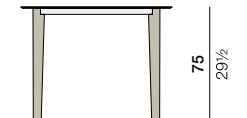

AIRR

Dining table 100 x 250 (39¼" x 98½")

Design by GamFratesi | Item code: 303064 | Weight 58,2 kg/129 lbs | Volume 1,88 m³/66 cu ft

Measurements

250
98½

100
39¼

75
29½
cm
inch

Collection: With its light and transparent design, AIRR by GamFratesi reinterprets the classic shell chair for contemporary living. DEDON's first collection to incorporate injection-molded seating, AIRR is equally suited for use outdoors or in — and so lightweight it's a breeze to move between the two.

Characteristics: Light, refined, contemporary

Dining table: The 100 x 250 cm (39¼" x 98½") dining table is refined and sturdy. For use both indoors and out, it features a high pressure laminate tabletop supported by teak legs that match with the collection's armchairs.