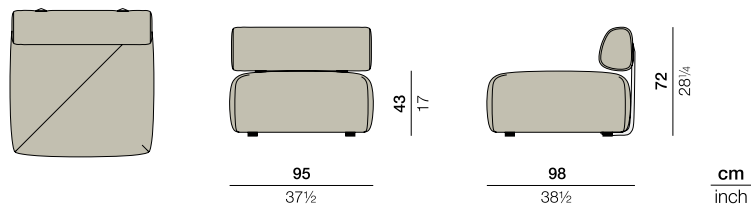

BRIXX

Sofa module S

Design by **Lorenza Bozzoli** | Item code: **092017** | Weight **39,8 kg/88 lbs** | Volume **0,67 m³/24 cu ft**

Measurements

Collection: DEDON's first fully upholstered collection, BRIXX by Lorenza Bozzoli allows you to construct islands of luxurious comfort outdoors or in. Simple yet sophisticated, natural yet refined, this playful system of rectangular modules is available with or without fixed backrests, or in a mix of both. BRIXX offers 360° functionality and maximum versatility: There's not limit to the configurations you can create.

Sofa module S: Easily combined with all BRIXX and BRIXX sofa modules, this piece is perfect for creating personalized configurations with 360° accessibility. Also able to stand alone, it offers luxurious sitting comfort, backrest support and flexible colors settings, from fashion-inspired to conventional.