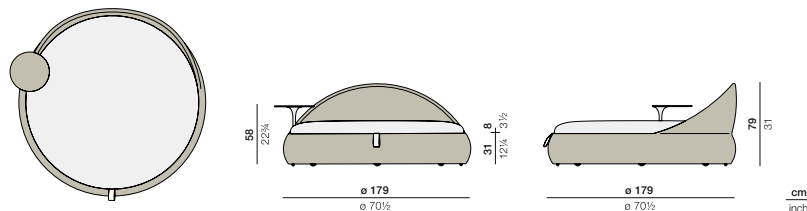

DALA

Loveseat

Design by **Stephen Burks** | Item code: **073004** | Weight **30 kg/66 lbs** | Volume **2,51 m³/35 cu ft** | COM (Customer Own Material): **7,32 m/8.00 yd** (plain fabric only)

Measurements

Loveseat: This spacious daybed has wheels underneath for smooth rotation, pull-out casters for easy mobility and a swiveling table featuring a premium teak tabletop.

Frame: Aluminum

Finishing: Frame is electrostatic powder-coated. Fiber is High-Density Polyethylene (HDPE). The swiveling table of the DALA loveseat consists of a powder-coated aluminum post and a tabletop of premium teak.