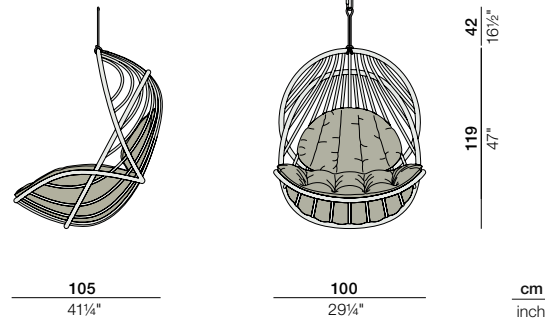

KIDA

Hanging lounge chair

Design by **Stephen Burks** | Item code: **111005** | Weight **9,2 kg/21 lbs**

Measurements

Collection: With KIDA, Stephen Burks has designed a hanging lounge chair as delightful to look at as to use. The first collection to be wrapped rather than woven in 834 meters of DEDON special Fiber Touch it features a cradle-like organic form that's open, airy, light and inviting. Once inside, users can luxuriate in KIDA's comfy cushion, which covers the entire seating area, and feel, in Burks' own words, "as free as the breeze" when swinging.