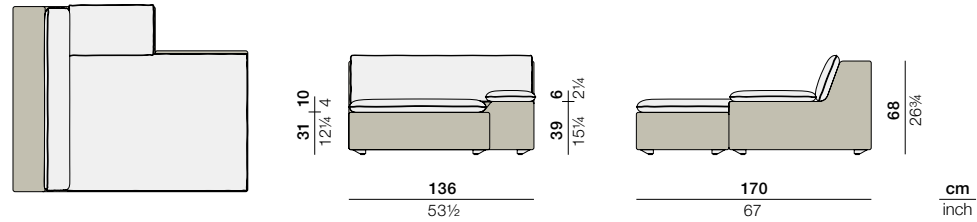

LOU

Daybed left

Design by **Toan Nguyen** | Item code: **079007 + 079032** | Weight **23 kg/51 lbs** | Volume **1,6 m³/56 cu ft** | COM (Customer Own Material): **4,38 m/5.75 yd** (plain fabric only)

Measurements