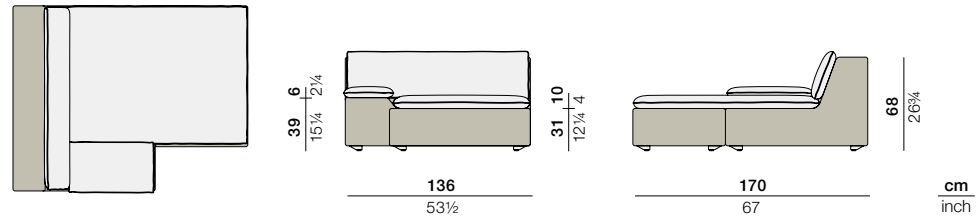

LOU

Daybed right

Design by **Toan Nguyen** | Item code: **079006 + 079032** | Weight **23 kg/51 lbs** | Volume **1,6 m³/56 cu ft** | COM (Customer Own Material): **4,38 m/5.75 yd** (plain fabric only)

Measurements