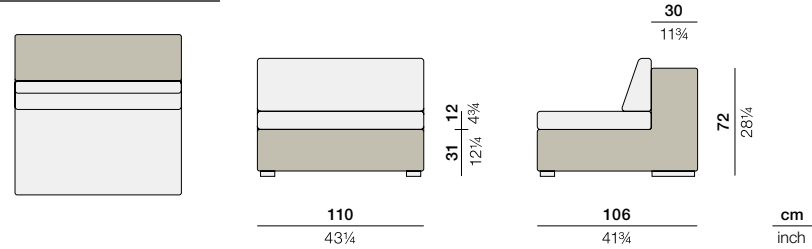

LOUNGE

Center module XXL

Design by Frank Ligthart | Item code: 029002 | Weight 16 kg/36 lbs | Volume 0,84 m³/30 cu ft | COM (Customer Own Material): 3,40 m/4.50 yd (plain fabric only)

Measurements

Collection: LOUNGE by Frank Ligthart raises simplicity to an art form. The collection's rectilinear modules come together in an endless variety of seating arrangements, enabling you to create the perfect solution for an any outdoor environment. A unique bracketing system keeps the modules in place, while thick cushions ensure maximum comfort from this minimalist design.

Characteristics: Artfully simple, minimalist, timeless, modular, versatile, practical

Center module XXL: The LOUNGE center module XXL is almost half a meter (17 1/4 inches) wider than the standard center module, allowing greater flexibility to create the desired length of a sofa section.

Options: Center module XXL and coffee table (110 × 110cm/43 1/4 × 43 1/4 inch) may be combined to make daybed, for which special daybed cushion is available with bolster for back.

Fiber standard

018
java