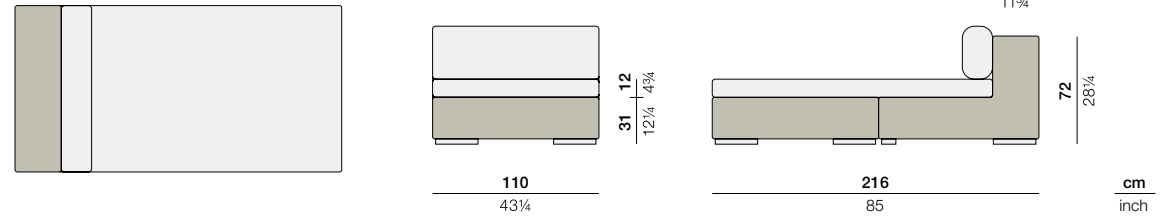

LOUNGE

Daybed (center module XXL + coffee table)

Design by Frank Ligthart | Item code: 029002 + 029037 | Weight 26 kg/60 lbs | Volume 1,71 m³/60 cu ft | COM (Customer Own Material): 5,05 m/6.25 yd (plain fabric only)

Measurements

Collection: LOUNGE by Frank Ligthart raises simplicity to an art form. The collection's rectilinear modules come together in an endless variety of seating arrangements, enabling you to create the perfect solution for an any outdoor environment. A unique bracketing system keeps the modules in place, while thick cushions ensure maximum comfort from this minimalist design.

Characteristics: Artfully simple, minimalist, timeless, modular, versatile, practical

Daybed (Centre module XXL + Coffee table): The LOUNGE daybed is created by connecting a center module XXL with a coffee table module. A 186 cm (73 1/4") long daybed cushion covers both table base and center module seat.