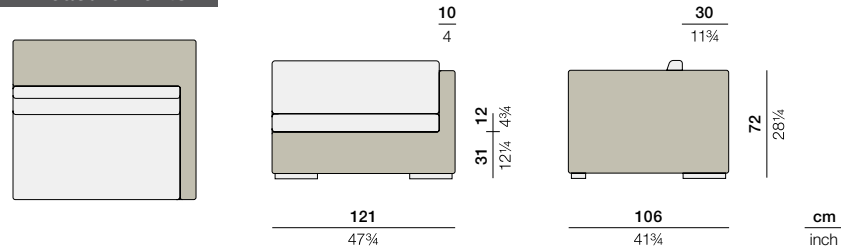

LOUNGE

Left module

Design by Frank Ligthart | Item code: 029005 | Weight 19 kg/42 lbs | Volume 0,92 m³/32 cu ft | COM (Customer Own Material): 3,40 m/4.50 yd (plain fabric only)

Measurements

Collection: LOUNGE by Frank Ligthart raises simplicity to an art form. The collection's rectilinear modules come together in an endless variety of seating arrangements, enabling you to create the perfect solution for an any outdoor environment. A unique bracketing system keeps the modules in place, while thick cushions ensure maximum comfort from this minimalist design.

Characteristics: Artfully simple, minimalist, timeless, modular, versatile, practical

Left module: The LOUNGE left module features thick seat and back cushions and an arm rest. It can be used to complete the left end of a LOUNGE sofa of any length or configuration.