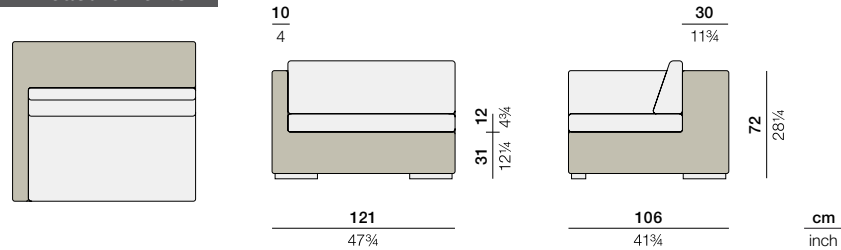

LOUNGE

Right module

Design by Frank Ligthart | Item code: 029003 | Weight 19 kg/42 lbs | Volume 0,92 m³/32 cu ft | COM (Customer Own Material): 3,40 m/4.50 yd (plain fabric only)

Measurements

Collection: LOUNGE by Frank Ligthart raises simplicity to an art form. The collection's rectilinear modules come together in an endless variety of seating arrangements, enabling you to create the perfect solution for an any outdoor environment. A unique bracketing system keeps the modules in place, while thick cushions ensure maximum comfort from this minimalist design.

Characteristics: Artfully simple, minimalist, timeless, modular, versatile, practical

Right module: The LOUNGE right module features thick seat and back cushions and an arm rest. It can be used to complete the right end of a LOUNGE sofa of any length or configuration.