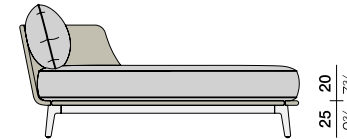

MBARQ

Daybed left

Design by Sebastian Herkner | Item code: 109017 | Weight 18,2 kg/40 lbs | Volume 1,38 m³/49 cu ft

Measurements

187
73½

25 20
9% 7%

98
38½

85
33½
cm
inch

Collection: With its expansive backrests and deep seating, MBARQ by Sebastian Herkner envelopes users in privacy and protective comfort. Inspired by the traditional form of the indoor alcove, the modular collection gives structure to open outdoor spaces, defining areas in which to work, rest or engage in conversation.

Characteristics: Comfortable. Cosy. Enveloping. Intimate. Protective. Poetic.

Daybed left: The daybed left is comfortable, modular and available in three colors of powder-coating and three fiber colors. It features an additional back cushion for even greater comfort, as well as optional Dry+ cushion construction.