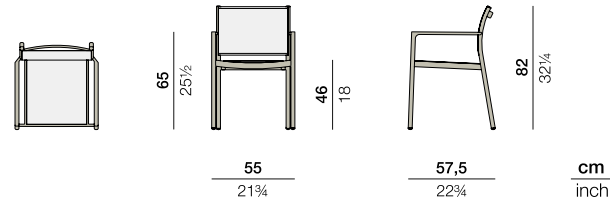

NEWPORT

Armchair

Design by **Henrik Pedersen** | Item code: **502001** | Weight **5 kg/11 lbs** | Volume **0,26 m³/10 cu ft**

Measurements

Collection: NEWPORT by Henrik Pedersen brings plain esthetics to a contract collection of practicality and versatility. Made entirely of aluminum, with comfortable sling material for the seat and back, NEWPORT is lightweight, durable and thought through to the smallest detail. Side- and armchairs are stackable, saving time and space.

Armchair: This light and practical armchair is easily stackable in large numbers.

Frame: NEWPORTS's frames are made of powdercoated aluminum. Its seat and back consist of sling textile.

Characteristics: Light, transparent, understated, elegant, practical, stackable