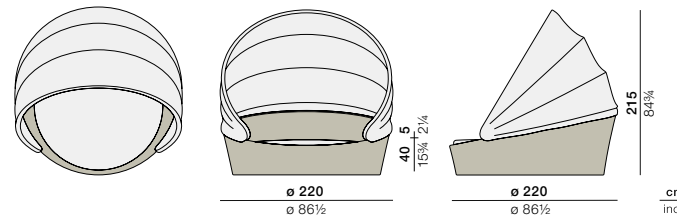

## Loveseat XXL

Design by **Richard Frinier** | Item code: **030006083** | Weight: **Bronze & Chalk 69 kg/ 153 lbs, Vulcano & Accona 89 kg/ 197 lbs** | Volume **4,84 m³/171 cu ft** | COM (Customer Own Material): **6,20 m/8.00 yd** (plain fabric only)

### Measurements

**Collection:** Launched to commemorate ORBIT's 10th anniversary, the ORBIT XXL is twenty-five percent larger than the original, offering outdoor comfort and ease on a truly grand scale.