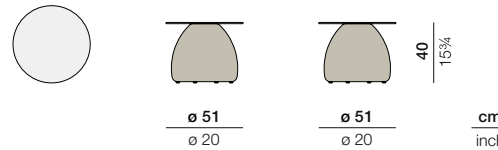

PORCINI

Side table

Design by **Lorenza Bozzoli** | Item code: **087036** | Weight **9 kg/20 lbs** | Volume **0,11 m³/4 cu ft**

Measurements

Collection: PORCINI by Lorenza Bozzoli is a collection of sculptural side tables as practical and versatile as they are delightful to the eye. Named after the beloved Italian mushrooms they casually resemble, the tables come in three heights, two base styles and two elegant colorways. PORCINI integrates with any DEDON collection and looks great when displayed in a mix of shapes and sizes.