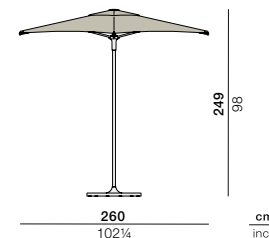

REAV

Hexagon S

Item code: **106026328** | 287 x 260 cm / 113" x 102¼"

Measurements

Collection: The REAV sunshade combines minimalist design with smooth engineering and robust functionality. Light and understated in appearance, it's the perfect accompaniment to every DEDON collection, creating shade without creating distraction. Adaptable to any outdoor setting, REAV comes in parasol and cantilevered versions, with five shapes and sizes of canopy.

Characteristics: Versatile, sophisticated, distinctive, luxurious, modular

Hexagon S: The Hexagon S features marine-grade fasteners and an ingenious pulley system for easy opening and closing. It is available in white or anthracite and a choice of two sizes of base, for wind grade 3 or 6.

Frame: REAV is made of highest-quality materials, from its powder-coated aluminum pole and battens down to its marinegrade stainless steel fasteners.

Maintenance: The canopy is tailored out of a UV-protected, easy-care outdoor fabric that repels both dirt and water.