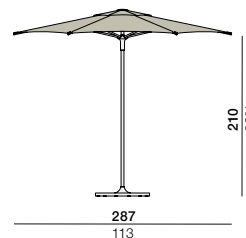

REAV

Hexagon S

Item code: **106026328** | 287 x 260 cm / 113" x 102¼"

Measurements

Collection: The REAV sunshade combines minimalist design with smooth engineering and robust functionality. Light and understated in appearance, it's the perfect accompaniment to every DEDON collection, creating shade without creating distraction. Adaptable to any outdoor setting, REAV comes in parasol and cantilevered versions, with five shapes and sizes of canopy.

Characteristics: Versatile, sophisticated, distinctive, luxurious, modular

Hexagon S: The Hexagon S features marine-grade fasteners and an ingenious pulley system for easy opening and closing. It is available in white or anthracite and a choice of two sizes of base, for wind grade 3 or 6.

Frame: REAV is made of highest-quality materials, from its powder-coated aluminum pole and battens down to its marinegrade stainless steel fasteners.

Maintenance: The canopy is tailored out of a UV-protected, easy-care outdoor fabric that repels both dirt and water.