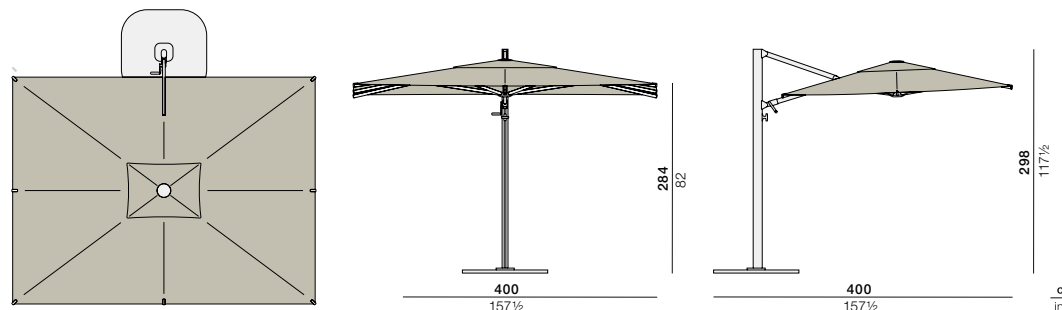

REAV

Rectangular L cantilever

Item code: 106089328 | 302 x 400 cm / 119" x 158"

Measurements

Collection: The REAV sunshade combines minimalist design with smooth engineering and robust functionality. Light and understated in appearance, it's the perfect accompaniment to every DEDON collection, creating shade without creating distraction. Adaptable to any outdoor setting, REAV comes in parasol and cantilevered versions, with five shapes and sizes of canopy.

Characteristics: Versatile, sophisticated, distinctive, luxurious, modular

Rectangular L cantilever: The largest cantilevered parasol, Square L cantilever comes with a cantilevered 302 x 400 cm / 119" x 158" rectangular umbrella that is rotatable and flippable and does not touch the table when being folded. It features marine-grade fasteners and an ingenious pulley system for easy opening and closing.

Frame: REAV is made of highest-quality materials, from its powder-coated aluminum pole and battens down to its marinegrade stainless steel fasteners.

Maintenance: The canopy is tailored out of a UV-protected, easy-care outdoor fabric that repels both dirt and water.