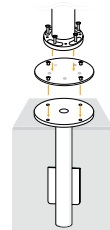

REAV

Rectangular L cantilever

Item code: 106089328 | 302 x 400 cm / 119" x 158"

Measurements

Collection: The REAV sunshade combines minimalist design with smooth engineering and robust functionality. Light and understated in appearance, it's the perfect accompaniment to every DEDON collection, creating shade without creating distraction. Adaptable to any outdoor setting, REAV comes in parasol and cantilevered versions, with five shapes and sizes of canopy.

420 kg / 926 lbs
106089328

Cover included

Cover

Rotatable

Ground mounting

In-ground
mounting kit
106092000

Concrete
mounting kit
106093000

To learn more about DEDON, our collections and warranty policy, please visit our website –