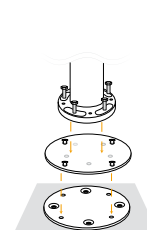

REAV

Rectangular L cantilever

Item code: 106089328 | 302 x 400 cm / 119" x 158"

Measurements

Collection: The REAV sunshade combines minimalist design with smooth engineering and robust functionality. Light and understated in appearance, it's the perfect accompaniment to every DEDON collection, creating shade without creating distraction. Adaptable to any outdoor setting, REAV comes in parasol and cantilevered versions, with five shapes and sizes of canopy.

420 kg / 926 lbs
106089328

Cover included

Cover

Rotatable

Ground mounting

In-ground
mounting kit
106092000

Concrete
mounting kit
106093000

To learn more about DEDON, our collections and warranty policy, please visit our website –