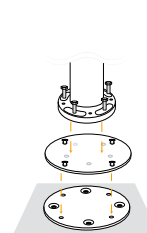

REAV

Square M

Item code: **106038328** | 350 x 350 cm / 137¾" x 137¾"

Measurements

Collection: The REAV sunshade combines minimalist design with smooth engineering and robust functionality. Light and understated in appearance, it's the perfect accompaniment to every DEDON collection, creating shade without creating distraction. Adaptable to any outdoor setting, REAV comes in parasol and cantilevered versions, with five shapes and sizes of canopy.

405 kg / 893 lbs
106039328

Cover included

Cover

Ground mounting

In-ground
mounting kit
106092000

Concrete
mounting kit
106093000

To learn more about DEDON, our collections and warranty policy, please visit our website –