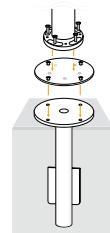

REAV

Square M

Item code: **106038328** | 350 x 350 cm / 137¾" x 137¾"

Measurements

Collection: The REAV sunshade combines minimalist design with smooth engineering and robust functionality. Light and understated in appearance, it's the perfect accompaniment to every DEDON collection, creating shade without creating distraction. Adaptable to any outdoor setting, REAV comes in parasol and cantilevered versions, with five shapes and sizes of canopy.

Options: The parasol is available in white or anthracite and comes in with optional ground mountings.

Materials

327
white

328
anthracite

Wind force

3

255 kg / 562 lbs
106038328

6

405 kg / 893 lbs
106039328

Cover included

Cover

Ground mounting

In-ground
mounting kit
106092000

Concrete
mounting kit
106093000

To learn more about DEDON, our collections and warranty policy, please visit our website –