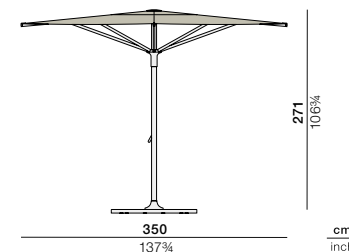

REAV

Square M

Item code: **106038328** | 350 x 350 cm / 137¾" x 137¾"

Measurements

Collection: The REAV sunshade combines minimalist design with smooth engineering and robust functionality. Light and understated in appearance, it's the perfect accompaniment to every DEDON collection, creating shade without creating distraction. Adaptable to any outdoor setting, REAV comes in parasol and cantilevered versions, with five shapes and sizes of canopy.

Characteristics: Versatile, sophisticated, distinctive, luxurious, modular

Square M: The Square M features, marine-grade fasteners and an ingenious pulley system for easy opening and closing. It is available in white or anthracite and a choice of two sizes of base, for wind grade 3 or 6.

Frame: REAV is made of highest-quality materials, from its powder-coated aluminum pole and battens down to its marinegrade stainless steel fasteners.

Maintenance: The canopy is tailored out of a UV-protected, easy-care outdoor fabric that repels both dirt and water.