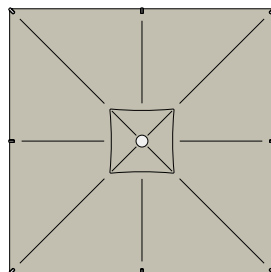

REAV

Square M

Item code: **106038328** | 350 x 350 cm / 137¾" x 137¾"

Measurements

Collection: The REAV sunshade combines minimalist design with smooth engineering and robust functionality. Light and understated in appearance, it's the perfect accompaniment to every DEDON collection, creating shade without creating distraction. Adaptable to any outdoor setting, REAV comes in parasol and cantilevered versions, with five shapes and sizes of canopy.

Characteristics: Versatile, sophisticated, distinctive, luxurious, modular

Square M: The Square M features, marine-grade fasteners and an ingenious pulley system for easy opening and closing. It is available in white or anthracite and a choice of two sizes of base, for wind grade 3 or 6.

Frame: REAV is made of highest-quality materials, from its powder-coated aluminum pole and battens down to its marinegrade stainless steel fasteners.

Maintenance: The canopy is tailored out of a UV-protected, easy-care outdoor fabric that repels both dirt and water.