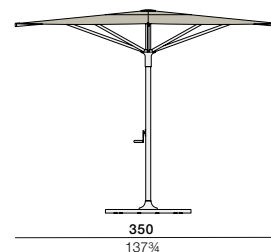

REAV

Square M

Item code: **106038328** | 350 x 350 cm / 137¾" x 137¾"

Measurements

Collection: The REAV sunshade combines minimalist design with smooth engineering and robust functionality. Light and understated in appearance, it's the perfect accompaniment to every DEDON collection, creating shade without creating distraction. Adaptable to any outdoor setting, REAV comes in parasol and cantilevered versions, with five shapes and sizes of canopy.

Characteristics: Versatile, sophisticated, distinctive, luxurious, modular

Square M: The Square M features, marine-grade fasteners and an ingenious pulley system for easy opening and closing. It is available in white or anthracite and a choice of two sizes of base, for wind grade 3 or 6.

Frame: REAV is made of highest-quality materials, from its powder-coated aluminum pole and battens down to its marinegrade stainless steel fasteners.

Maintenance: The canopy is tailored out of a UV-protected, easy-care outdoor fabric that repels both dirt and water.