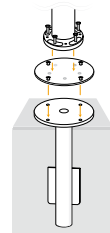

REAV

Square M cantilever

Item code: **106058328** | 300 x 300 cm / 118" x 118"

Measurements

Collection: The REAV sunshade combines minimalist design with smooth engineering and robust functionality. Light and understated in appearance, it's the perfect accompaniment to every DEDON collection, creating shade without creating distraction. Adaptable to any outdoor setting, REAV comes in parasol and cantilevered versions, with five shapes and sizes of canopy.

Characteristics: Versatile, sophisticated, distinctive, luxurious, modular

Square M Cantilever: The smallest size of parasol, Square S features a square umbrella, marine-grade fasteners and an ingenious pulley system for easy opening and closing. It is available in white or anthracite and a choice of two sizes of base, for wind grade 3 or 6.

262 kg / 578 lbs
106058328

410 kg / 904 lbs
106059328

Cover included

Cover

Rotatable

Ground mounting

In-ground
mounting kit
106092000

Concrete
mounting kit
106093000