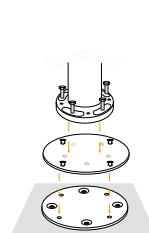

REAV

Square M cantilever

Item code: **106058328** | 300 x 300 cm / 118" x 118"

Measurements

Collection: The REAV sunshade combines minimalist design with smooth engineering and robust functionality. Light and understated in appearance, it's the perfect accompaniment to every DEDON collection, creating shade without creating distraction. Adaptable to any outdoor setting, REAV comes in parasol and cantilevered versions, with five shapes and sizes of canopy.

Characteristics: Versatile, sophisticated, distinctive, luxurious, modular

Square M Cantilever: The smallest size of parasol, Square S features a square umbrella, marine-grade fasteners and an ingenious pulley system for easy opening and closing. It is available in white or anthracite and a choice of two sizes of base, for wind grade 3 or 6.

262 kg / 578 lbs
106058328

410 kg / 904 lbs
106059328

Cover included

Cover

Rotatable

Ground mounting

In-ground
mounting kit
106092000

Concrete
mounting kit
106093000