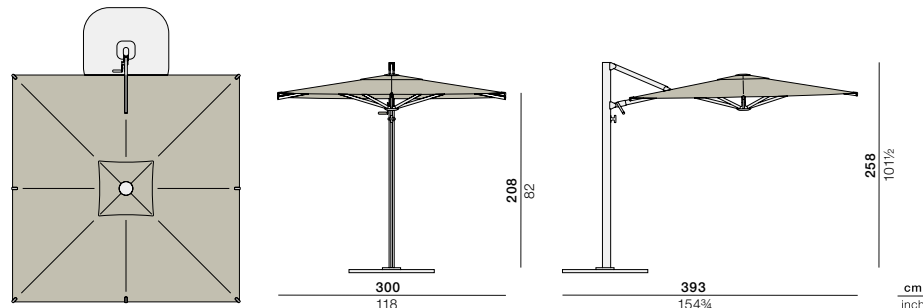

REAV

Square M cantilever

Item code: **106058328** | 300 x 300 cm / 118" x 118"

Measurements

Collection: The REAV sunshade combines minimalist design with smooth engineering and robust functionality. Light and understated in appearance, it's the perfect accompaniment to every DEDON collection, creating shade without creating distraction. Adaptable to any outdoor setting, REAV comes in parasol and cantilevered versions, with five shapes and sizes of canopy.

Characteristics: Versatile, sophisticated, distinctive, luxurious, modular

Square M Cantilever: The smallest size of parasol, Square S features a square umbrella, marine-grade fasteners and an ingenious pulley system for easy opening and closing. It is available in white or anthracite and a choice of two sizes of base, for wind grade 3 or 6.

Frame: REAV is made of highest-quality materials, from its powder-coated aluminum pole and battens down to its marinegrade stainless steel fasteners.

Maintenance: The canopy is tailored out of a UV-protected, easy-care outdoor fabric that repels both dirt and water.

Options: The parasol is available in white or anthracite and comes in a choice of two sizes for the base, for wind grade 3 or 6, with optional ground mountings.

Materials

327
white

328
anthracite

Wind force