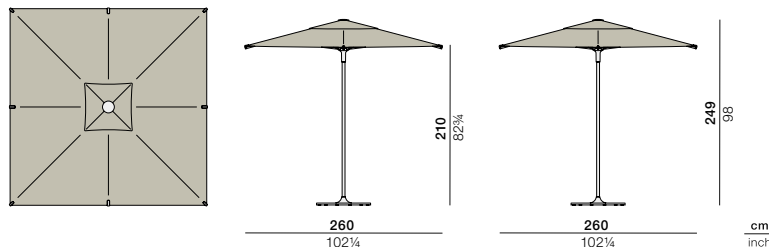

## Square S

Item code: **106016328** | 260 x 260 cm / 102¼" x 102¼"

### Measurements

**Collection:** The REAV sunshade combines minimalist design with smooth engineering and robust functionality. Light and understated in appearance, it's the perfect accompaniment to every DEDON collection, creating shade without creating distraction. Adaptable to any outdoor setting, REAV comes in parasol and cantilevered versions, with five shapes and sizes of canopy.

**Characteristics:** Versatile, sophisticated, distinctive, luxurious, modular

**Square S:** The smallest size of parasol, Square S features a square umbrella, marine-grade fasteners and an ingenious pulley system for easy opening and closing. It is available in white or anthracite and a choice of two sizes of base, for wind grade 3 or 6.