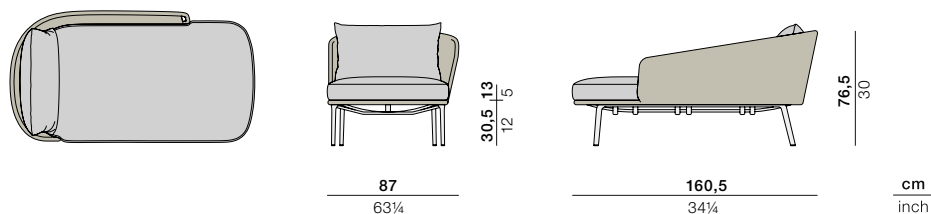

RILLY

Daybed left

Design by **GramFratesi** | Item code: **103020** | Weight **13,9 kg/31 lbs** | Volume **1,07 m³/38 cu ft** | COM (Customer Own Material): **3,85 m/4.21 yd** (plain fabric only)

Measurements

Collection: A versatile collection of dining, lounging and poolside elements, RILLY by GamFratesi takes a fresh approach to DEDON's outdoor heritage. In place of traditional weaving technique, it features parallel vertical strands of maritime rope or new DEDON Fiber 'Touch'. The result is a "transparent" collection of friendly forms with distinctive faceting and a contemporary, graphic quality.

Characteristics: Contemporary. Graphic. Inviting. Intimate. Expansive.

Daybed left: The daybed left offers exceptional comfort and comes with the option of additional wheels. Cushions feature durable Dry+ cushion construction. The daybed left is available in a choice of four colors.

Frame: The frame consists of aluminum.

Finishing: The frame is electrostatic powder-coated in black pepper.

Frame maintenance: Clean with a soft cloth and warm water.

Cushion maintenance: Every cushion is removable and all cushion covers are washable at 30°C.

Options: Choose between DEDON Fiber and weatherproof rope.

Optional Dry+ cushion construction is available for RILLY.

Fibers

Ropes

Additional items

5610302000

Cushions

Dry+ cushion set: **95103220 + fabric code**

Please see fabric options fact sheet

Features

To learn more about DEDON, our collections and warranty policy, please visit our website –

www.dedon.de