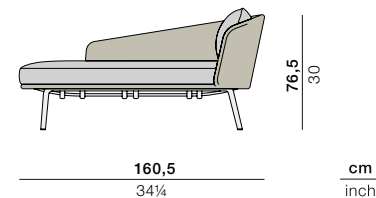

RILLY

Daybed right

Design by GramFratesi | Item code: 103022 | Weight 13,9 kg/31 lbs | Volume 1,07 m³/38 cu ft | COM (Customer Own Material): 3,85 m/4.21 yd (plain fabric only)

Measurements

Collection: A versatile collection of dining, lounging and poolside elements, RILLY by GamFratesi takes a fresh approach to DEDON's outdoor heritage. In place of traditional weaving technique, it features parallel vertical strands of maritime rope or new DEDON Fiber 'Touch'. The result is a "transparent" collection of friendly forms with distinctive faceting and a contemporary, graphic quality.

Characteristics: Contemporary. Graphic. Inviting. Intimate. Expansive.

Daybed right: The daybed right offers exceptional comfort and comes with the option of additional wheels. Cushions feature durable Dry+ cushion construction. The daybed right is available in a choice of four colors.

Frame: The frame consists of aluminum.

Finishing: The frame is electrostatic powder-coated in black pepper.

Frame maintenance: Clean with a soft cloth and warm water.

Cushion maintenance: Every cushion is removable and all cushion covers are washable at 30°C.

Options: Choose between DEDON Fiber and weatherproof rope. Optional Dry+ cushion construction is available for RILLY.

Fibers

Ropes

Additional items

56103022000

Cushions

Dry+ cushion set: 95103222 + fabric code

Please see fabric options fact sheet

Features

To learn more about DEDON, our collections and warranty policy, please visit our website –

www.dedon.de