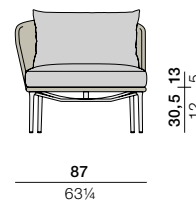

RILLY

Daybed right

Design by GramFratesi | Item code: 103022 | Weight 13,9 kg/31 lbs | Volume 1,07 m³/38 cu ft | COM (Customer Own Material): 3,85 m/4.21 yd (plain fabric only)

Measurements

Collection: A versatile collection of dining, lounging and poolside elements, RILLY by GamFratesi takes a fresh approach to DEDON's outdoor heritage. In place of traditional weaving technique, it features parallel vertical strands of maritime rope or new DEDON Fiber 'Touch'. The result is a "transparent" collection of friendly forms with distinctive faceting and a contemporary, graphic quality.

Characteristics: Contemporary. Graphic. Inviting. Intimate. Expansive.

Daybed right: The daybed right offers exceptional comfort and comes with the option of additional wheels. Cushions feature durable Dry+ cushion construction. The daybed right is available in a choice of four colors.

Frame: The frame consists of aluminum.

Finishing: The frame is electrostatic powder-coated in black pepper.

Frame maintenance: Clean with a soft cloth and warm water.

Cushion maintenance: Every cushion is removable and all cushion covers are washable at 30°C.

Options: Choose between DEDON Fiber and weatherproof rope. Optional Dry+ cushion construction is available for RILLY.

Fibers

Ropes

Additional items

56103022000

Cushions

Dry+ cushion set: 95103222 + fabric code

Please see fabric options fact sheet

Features

To learn more about DEDON, our collections and warranty policy, please visit our website –

www.dedon.de