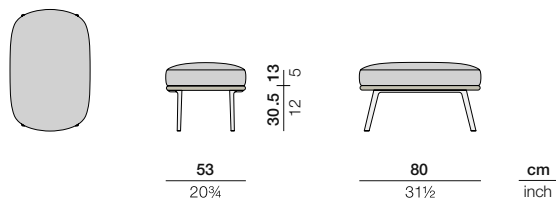

RILLY

Footstool

Design by **GramFratesi** | Item code: **103032** | Weight **4,7 kg/10 lbs** | Volume **0,13 m³/5 cu ft** | COM (Customer Own Material): **1,38 m/1.5 yd** (plain fabric only)

Measurements