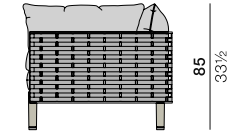

SEALINE

Left module

Design by **Jean-Marie Massaud** | Item code: **105005** | Weight Rope: **40,2 kg/89 lbs**, Fiber: **36 kg/80 lbs** | Volume **1,56 m³/55 cu ft** | COM (Customer Own Material): **7,8 m/8.5 yd** (plain fabric only)

Measurements

193
76

95
37½

85
33½
cm
inch

Collection: SEALINE by Jean-Marie Massaud is a luxurious lounge collection with an easy-chic spirit. Designed to be elegant, comfortable and appropriate in any season or latitude, this compact system is equally at home on the terrace of an African lodge or the deck of a yacht in the Scandinavian fjords. SEALINE features a handcrafted teak frame, plush cushions and a backrest in a choice of maritime rope or extra-wide DEDON Fiber.