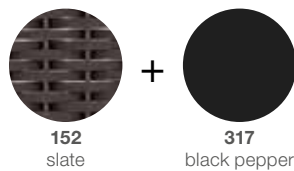

Fibers and powder coatings

211
titan

317
black pepper

154
silver beige

304
lipari

Ropes and powder coatings

152
slate

317
black pepper

153
pristine

304
lipari

Additional items

Cover

56105005000

Cushions

Dry+ cushion set: **95105203 + fabric code**
Dry+ additional back cushion: **2x 95105297 + fabric code**

Please see fabric options fact sheet