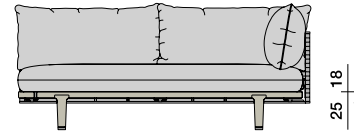

SEALINE

Left module

Design by **Jean-Marie Massaud** | Item code: **105005** | Weight Rope: **40,2 kg/89 lbs**, Fiber: **36 kg/80 lbs** | Volume **1,56 m³/55 cu ft** | COM (Customer Own Material): **7,8 m/8.5 yd** (plain fabric only)

Measurements

193
76

95
37½

85
33½
cm
inch

Collection: SEALINE by Jean-Marie Massaud is a luxurious lounge collection with an easy-chic spirit. Designed to be elegant, comfortable and appropriate in any season or latitude, this compact system is equally at home on the terrace of an African lodge or the deck of a yacht in the Scandinavian fjords. SEALINE features a handcrafted teak frame, plush cushions and a backrest in a choice of maritime rope or extra-wide DEDON Fiber.

Characteristics: Timeless. Refined. Versatile.

Left module: Great as a stand-alone piece or as part of a modular configuration, the left module is available in four colors. Use additional back cushions for even greater comfort.