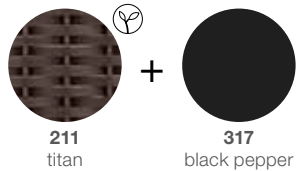

Fibers and powder coatings

211
titan

317
black pepper