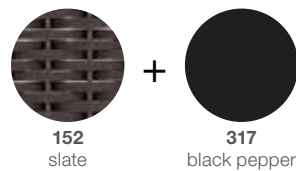

Fibers and powder coatings

211
titan

317
black pepper

154
silver beige

304
lipari

Ropes and powder coatings

152
slate

317
black pepper

153
pristine

304
lipari

Additional items

Cover

56105006000

Cushions

Dry+ cushion set: **95105204 + fabric code**
Dry+ additional back cushion: **2x 95105297 + fabric code**

Please see fabric options fact sheet