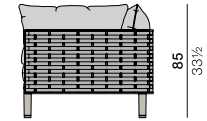

SEALINE

Left module XL

Design by **Jean-Marie Massaud** | Item code: **105006** | Weight Rope: **50 kg/110 lbs**, Fiber: **45 kg/99 lbs** | Volume **2,27 m³/80 cu ft** | COM (Customer Own Material): **11 m/12 yd** (plain fabric only)

Measurements

280
110¼

25
9¼

18
7

95
37½

cm
inch

Collection: SEALINE by Jean-Marie Massaud is a luxurious lounge collection with an easy-chic spirit. Designed to be elegant, comfortable and appropriate in any season or latitude, this compact system is equally at home on the terrace of an African lodge or the deck of a yacht in the Scandinavian fjords. SEALINE features a handcrafted teak frame, plush cushions and a backrest in a choice of maritime rope or extra-wide DEDON Fiber.

Characteristics: Timeless. Refined. Versatile.

Left module XL: Great as a stand-alone piece or as part of a modular configuration, the left module XL is available in four colors. Use additional back cushions for even greater comfort.