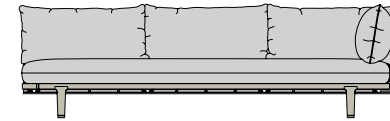

SEALINE

Left module XL

Design by **Jean-Marie Massaud** | Item code: **105006** | Weight Rope: **50 kg/110 lbs**, Fiber: **45 kg/99 lbs** | Volume **2,27 m³/80 cu ft** | COM (Customer Own Material): **11 m/12 yd** (plain fabric only)

Measurements

280
110¼

25
9¼

18
7

95
37½

cm
inch

Collection: SEALINE by Jean-Marie Massaud is a luxurious lounge collection with an easy-chic spirit. Designed to be elegant, comfortable and appropriate in any season or latitude, this compact system is equally at home on the terrace of an African lodge or the deck of a yacht in the Scandinavian fjords. SEALINE features a handcrafted teak frame, plush cushions and a backrest in a choice of maritime rope or extra-wide DEDON Fiber.

Characteristics: Timeless. Refined. Versatile.

Left module XL: Great as a stand-alone piece or as part of a modular configuration, the left module XL is available in four colors. Use additional back cushions for even greater comfort.