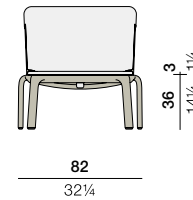

SEASHELL

Beach chair adjustable, incl. wheels, stackable

Design by Jean-Marie Massaud | Item code: 049020 | Weight 16 kg/35 lbs | Volume 0,67 m³/24 cu ft | COM (Customer Own Material): 4,32 m/4.50 yd (plain fabric only)

Measurements

Collection: There's a remarkable lightness to the SEASHELL collection by Jean-Marie Massaud, a breeziness that belies its sturdy construction and efficient, stackable design. Perfect for large spaces such as pool areas and restaurants as well as intimate settings, SEASHELL features backrests that look and feel like an open embrace and an airy weave as breathable as it is artful.

Beach chair: Elegantly simple, lightweight and sturdy, the adjustable SEASHELL Beach chair combines high design with practicality. Stackable, it features wheels for easy mobility.

Frame: Aluminum

Finishing: Electrostatic powder-coated in a color similar to that of the fiber

Characteristics: Lightweight, elegant, ergonomic, versatile, sturdy, stackable

Options: This item is stackable.

Frame Maintenance: Clean with a soft cloth and warm water.

Cushion Maintenance: Cushion covers can be removed and washed.