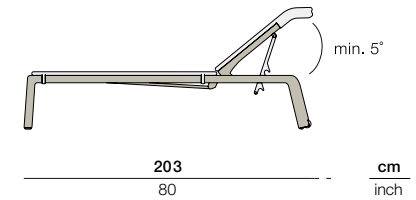

SEASHELL

Beach chair adjustable, incl. wheels, stackable

Design by Jean-Marie Massaud | Item code: 049020 | Weight 16 kg/35 lbs | Volume 0,67 m³/24 cu ft | COM (Customer Own Material): 4,32 m/4.50 yd (plain fabric only)

Measurements

Collection: There's a remarkable lightness to the SEASHELL collection by Jean-Marie Massaud, a breeziness that belies its sturdy construction and efficient, stackable design. Perfect for large spaces such as pool areas and restaurants as well as intimate settings, SEASHELL features backrests that look and feel like an open embrace and an airy weave as breathable as it is artful.

Beach chair: Elegantly simple, lightweight and sturdy, the adjustable SEASHELL Beach chair combines high design with practicality. Stackable, it features wheels for easy mobility.

Frame: Aluminum

Finishing: Electrostatic powder-coated in a color similar to that of the fiber

Characteristics: Lightweight, elegant, ergonomic, versatile, sturdy, stackable

Options: This item is stackable.

Frame Maintenance: Clean with a soft cloth and warm water.

Cushion Maintenance: Cushion covers can be removed and washed.

Standard fibers

040
bronze

083
chalk

092
taupe light

Additional Items

Cover

5604902000

Special Features

This item is stackable.

Fabrics

Item code: 95049020 + fabric code

Please see Fabric Options Fact Sheet

To learn more about DEDON, our collections and warranty policy, please visit our website –

www.dedon.de

10/20

DEDON